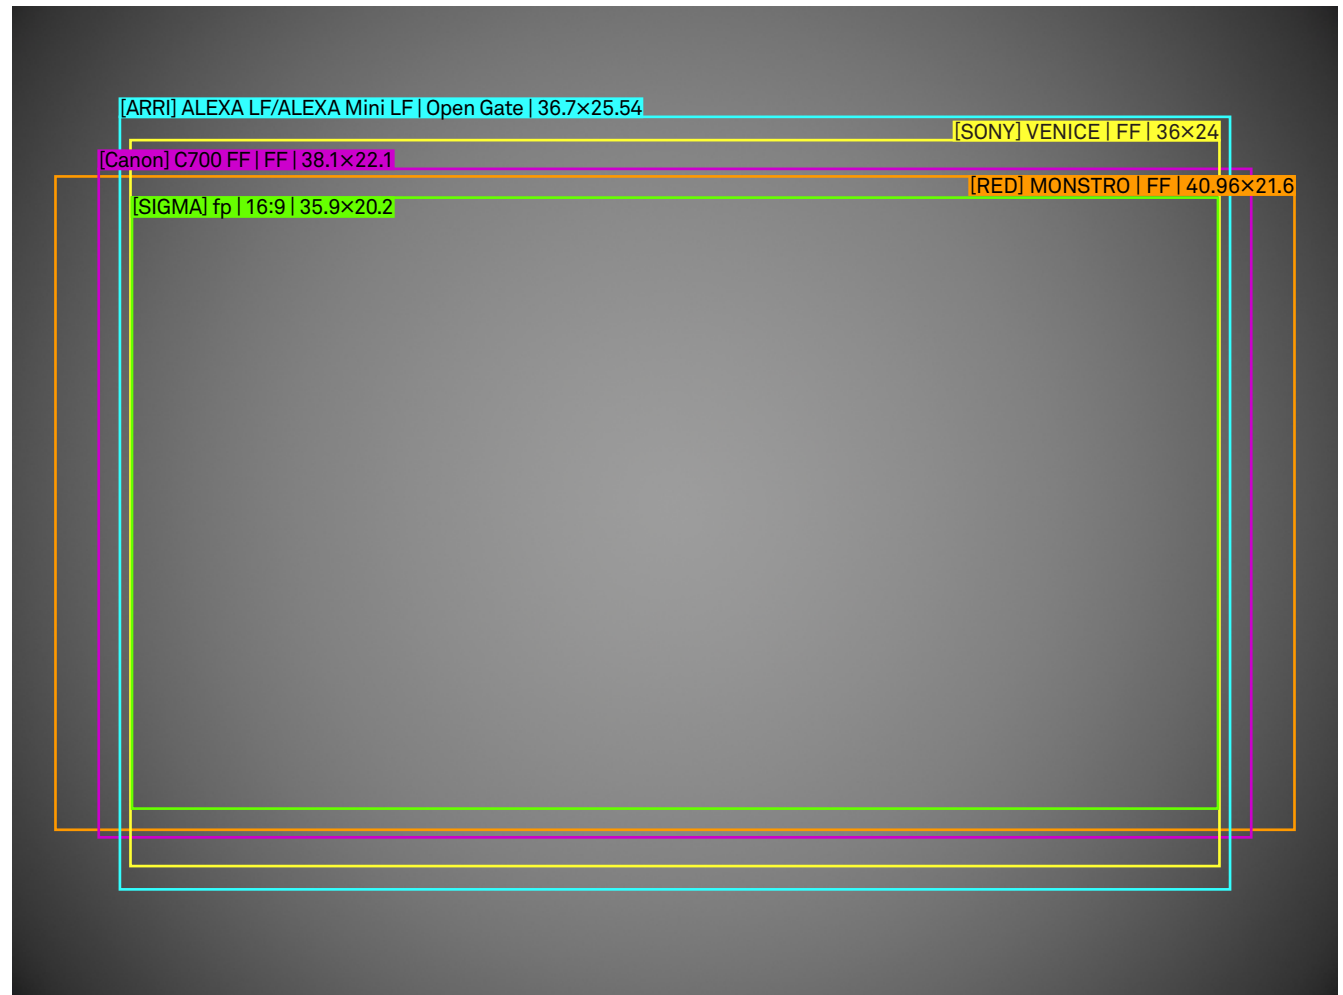

/mm
scale 4:1

SIGMA

FF Zoom 24-35mm T2.2 FF Illumination Guide

Setting

Lens	24-35mm T2.2 FF
Focal Length	24mm
Aperture	T4
Focus Distance	M.O.D.

/mm
scale 4:1

SIGMA

FF Zoom 24-35mm T2.2 FF Illumination Guide

Setting

Lens	24-35mm T2.2 FF
Focal Length	35mm
Aperture	T2.2
Focus Distance	Infinity

/mm
scale 4:1

SIGMA

FF Zoom 24-35mm T2.2 FF Illumination Guide

Setting

Lens	24-35mm T2.2 FF
Focal Length	35mm
Aperture	T4
Focus Distance	Infinity

/mm
scale 4:1

SIGMA

FF Zoom 24-35mm T2.2 FF Illumination Guide

Setting

Lens	24-35mm T2.2 FF
Focal Length	35mm
Aperture	T2.2
Focus Distance	M.O.D.

/mm
scale 4:1

SIGMA

FF Zoom 24-35mm T2.2 FF Illumination Guide

Setting

Lens	24-35mm T2.2 FF
Focal Length	35mm
Aperture	T4
Focus Distance	M.O.D.

/mm
scale 4:1