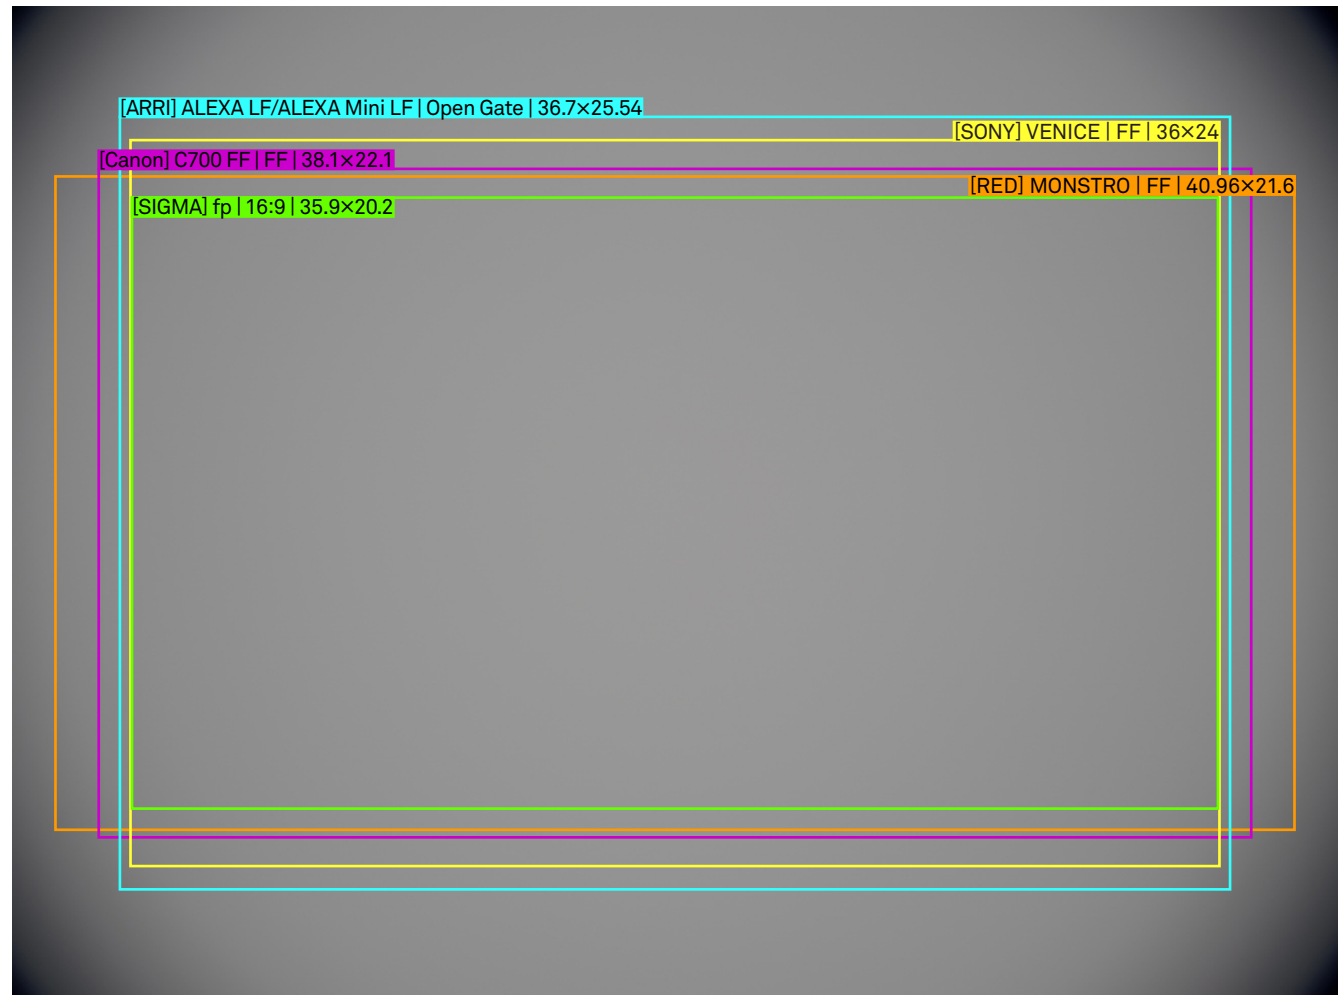

SIGMA

FF Zoom 24-35mm T2.2 FF Illumination Guide

Setting

Lens	24-35mm T2.2 FF
Focal Length	24mm
Aperture	T2.2
Focus Distance	Infinity

/mm
scale 4:1

SIGMA

FF Zoom 24-35mm T2.2 FF Illumination Guide

Setting

Lens	24-35mm T2.2 FF
Focal Length	24mm
Aperture	T4
Focus Distance	Infinity

/mm
scale 4:1

SIGMA

FF Zoom 24-35mm T2.2 FF Illumination Guide

Setting

Lens	24-35mm T2.2 FF
Focal Length	24mm
Aperture	T2.2
Focus Distance	M.O.D.

/mm
scale 4:1

SIGMA

FF Zoom 24-35mm T2.2 FF Illumination Guide

Setting

Lens	24-35mm T2.2 FF
Focal Length	24mm
Aperture	T4
Focus Distance	M.O.D.

/mm
scale 4:1

SIGMA

FF Zoom 24-35mm T2.2 FF Illumination Guide

Setting

Lens	24-35mm T2.2 FF
Focal Length	35mm
Aperture	T4
Focus Distance	M.O.D.

/mm
scale 4:1