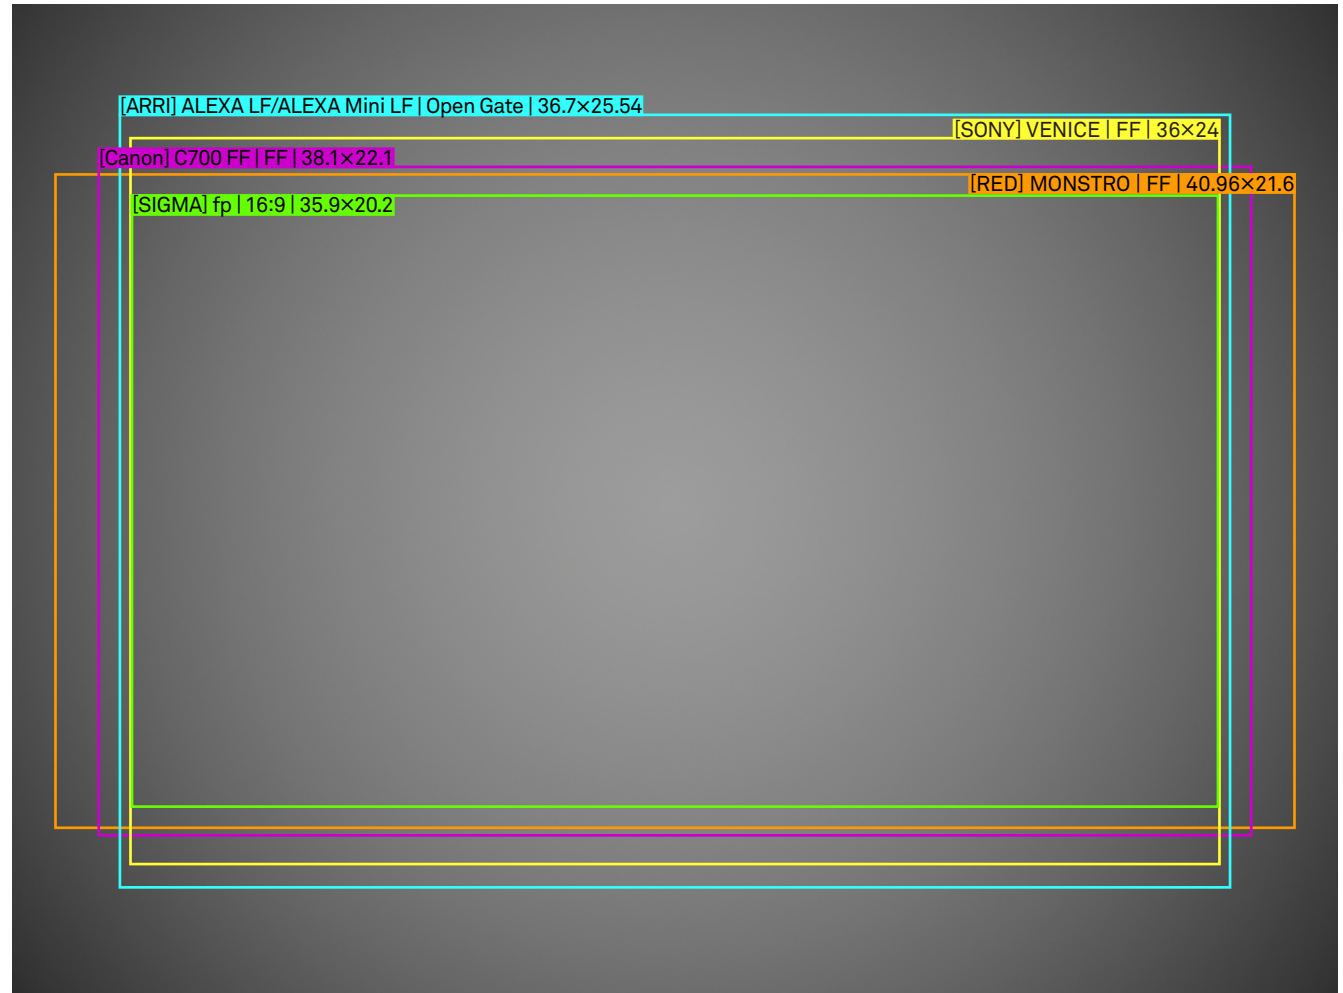

/mm
scale 4:1

SIGMA

FF Zoom 24-35mm T2.2 FF Illumination Guide

Setting

Lens	24-35mm T2.2 FF
Focal Length	24mm
Aperture	T4
Focus Distance	M.O.D.

/mm
scale 4:1

SIGMA

FF Zoom 24-35mm T2.2 FF Illumination Guide

Setting

Lens	24-35mm T2.2 FF
Focal Length	35mm
Aperture	T2.2
Focus Distance	Infinity

/mm
scale 4:1

SIGMA

FF Zoom 24-35mm T2.2 FF Illumination Guide

Setting

Lens	24-35mm T2.2 FF
Focal Length	35mm
Aperture	T4
Focus Distance	Infinity

/mm
scale 4:1

SIGMA

FF Zoom 24-35mm T2.2 FF Illumination Guide

Setting

Lens	24-35mm T2.2 FF
Focal Length	35mm
Aperture	T2.2
Focus Distance	M.O.D.

/mm
scale 4:1

SIGMA

FF Zoom 24-35mm T2.2 FF Illumination Guide

Setting

Lens	24-35mm T2.2 FF
Focal Length	35mm
Aperture	T4
Focus Distance	M.O.D.

/mm
scale 4:1