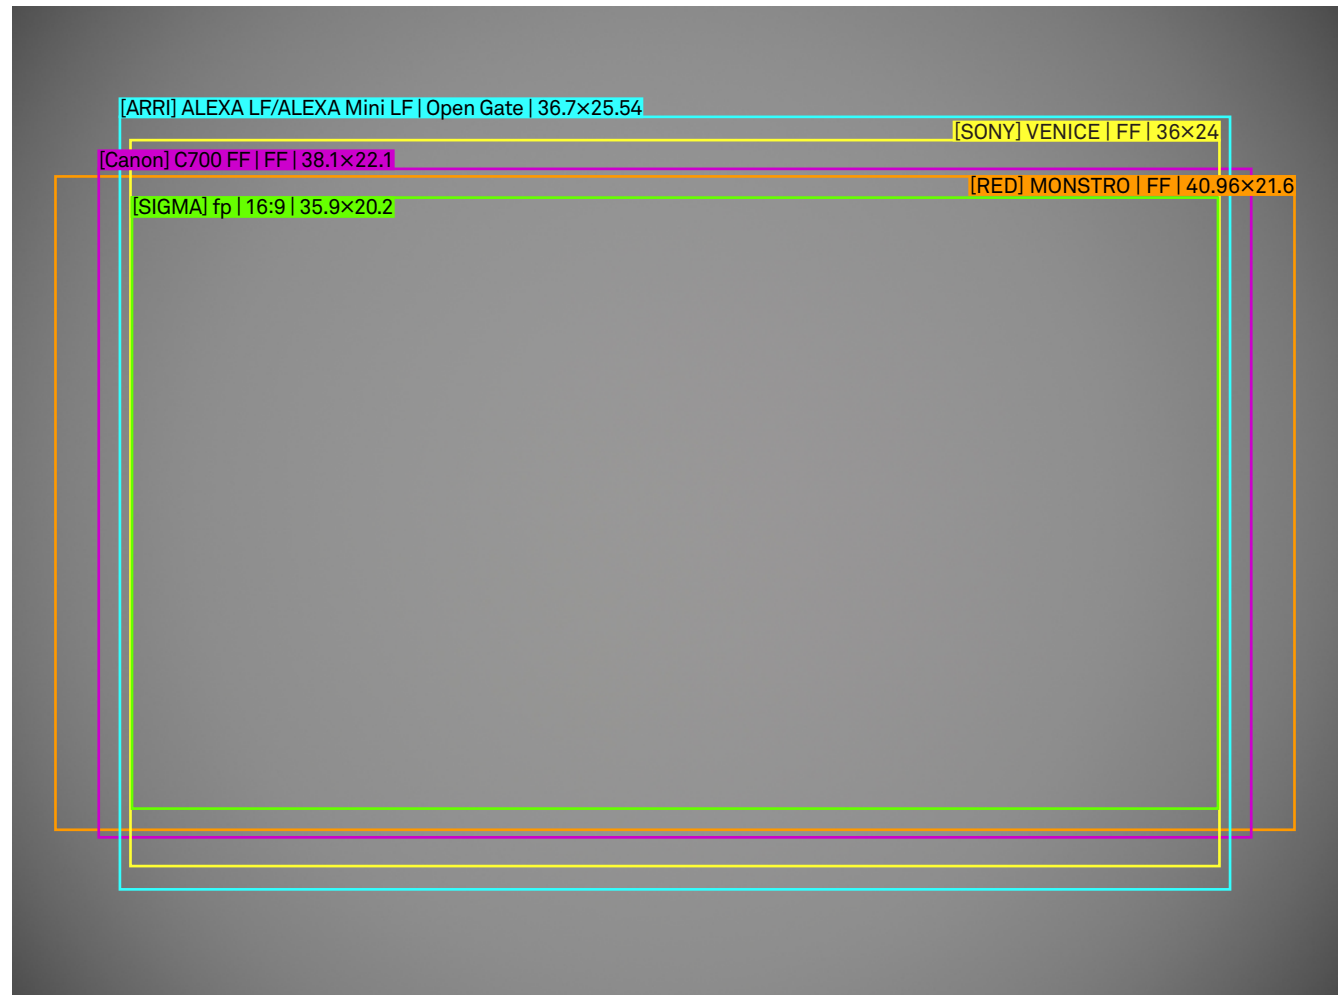

/mm
scale 4:1

SIGMA

FF Zoom 24-35mm T2.2 FF Illumination Guide

Setting

Lens	24-35mm T2.2 FF
Focal Length	24mm
Aperture	T4
Focus Distance	M.O.D.

/mm
scale 4:1

SIGMA

FF Zoom 24-35mm T2.2 FF Illumination Guide

Setting

Lens	24-35mm T2.2 FF
Focal Length	35mm
Aperture	T2.2
Focus Distance	Infinity

/mm
scale 4:1

SIGMA

FF Zoom 24-35mm T2.2 FF Illumination Guide

Setting

Lens	24-35mm T2.2 FF
Focal Length	35mm
Aperture	T4
Focus Distance	Infinity

/mm
scale 4:1

SIGMA

FF Zoom 24-35mm T2.2 FF Illumination Guide

Setting

Lens	24-35mm T2.2 FF
Focal Length	35mm
Aperture	T2.2
Focus Distance	M.O.D.

/mm
scale 4:1

SIGMA

FF Zoom 24-35mm T2.2 FF Illumination Guide

Setting

Lens	24-35mm T2.2 FF
Focal Length	35mm
Aperture	T4
Focus Distance	M.O.D.

/mm
scale 4:1