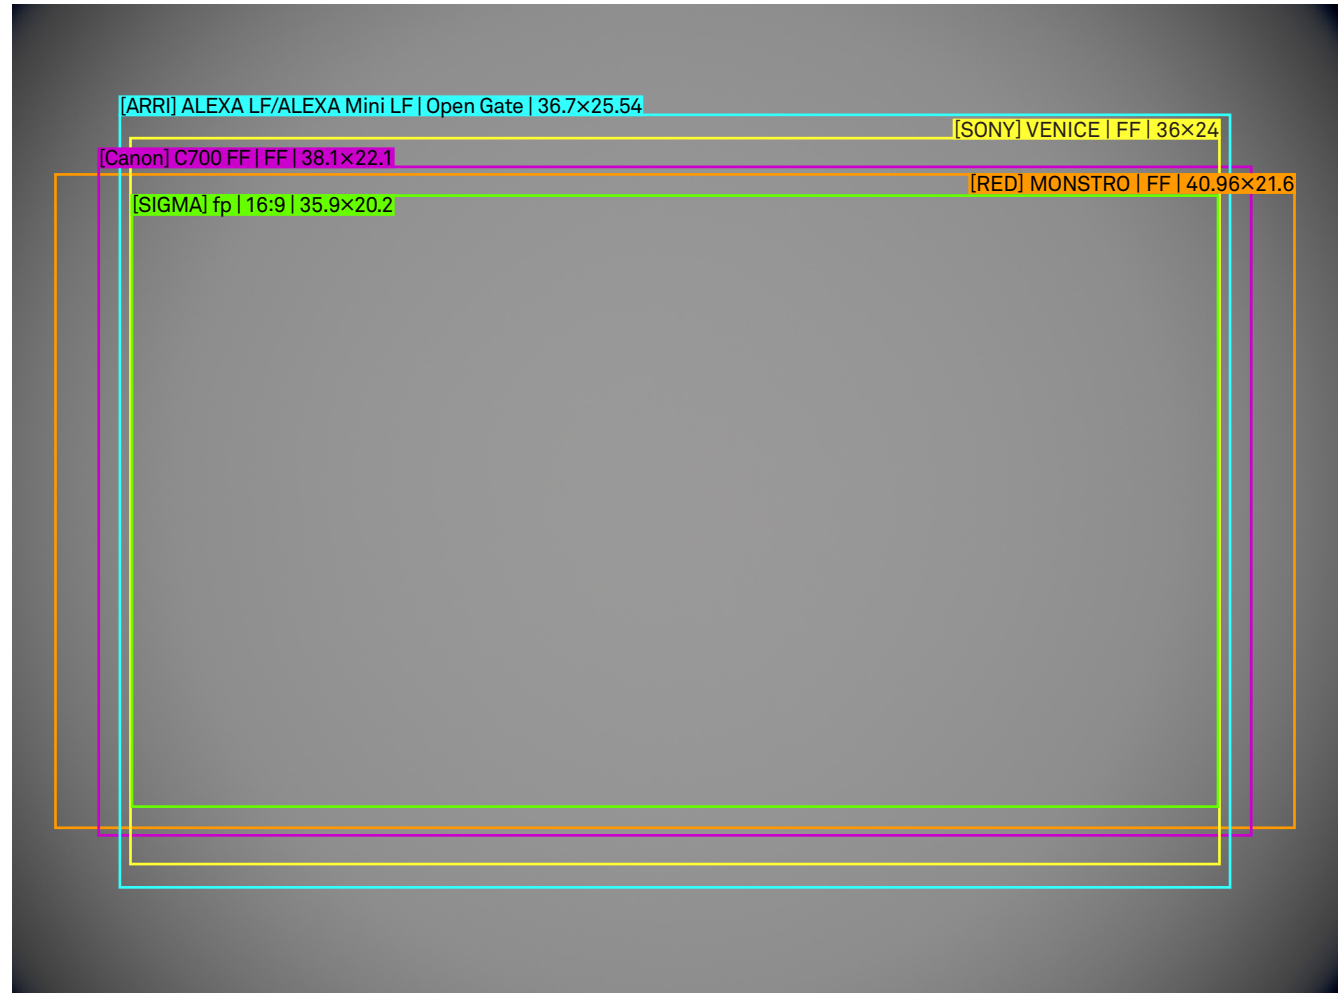

SIGMA

FF Zoom 24-35mm T2.2 FF Illumination Guide

Setting

Lens	24-35mm T2.2 FF
Focal Length	24mm
Aperture	T2.2
Focus Distance	Infinity

/mm
scale 4:1

SIGMA

FF Zoom 24-35mm T2.2 FF Illumination Guide

Setting

Lens	24-35mm T2.2 FF
Focal Length	24mm
Aperture	T4
Focus Distance	Infinity

/mm
scale 4:1

SIGMA

FF Zoom 24-35mm T2.2 FF Illumination Guide

Setting

Lens	24-35mm T2.2 FF
Focal Length	24mm
Aperture	T2.2
Focus Distance	M.O.D.

/mm
scale 4:1

SIGMA

FF Zoom 24-35mm T2.2 FF Illumination Guide

Setting

Lens	24-35mm T2.2 FF
Focal Length	24mm
Aperture	T4
Focus Distance	M.O.D.

/mm
scale 4:1

SIGMA

FF Zoom 24-35mm T2.2 FF Illumination Guide

Setting

Lens	24-35mm T2.2 FF
Focal Length	35mm
Aperture	T4
Focus Distance	M.O.D.

/mm
scale 4:1