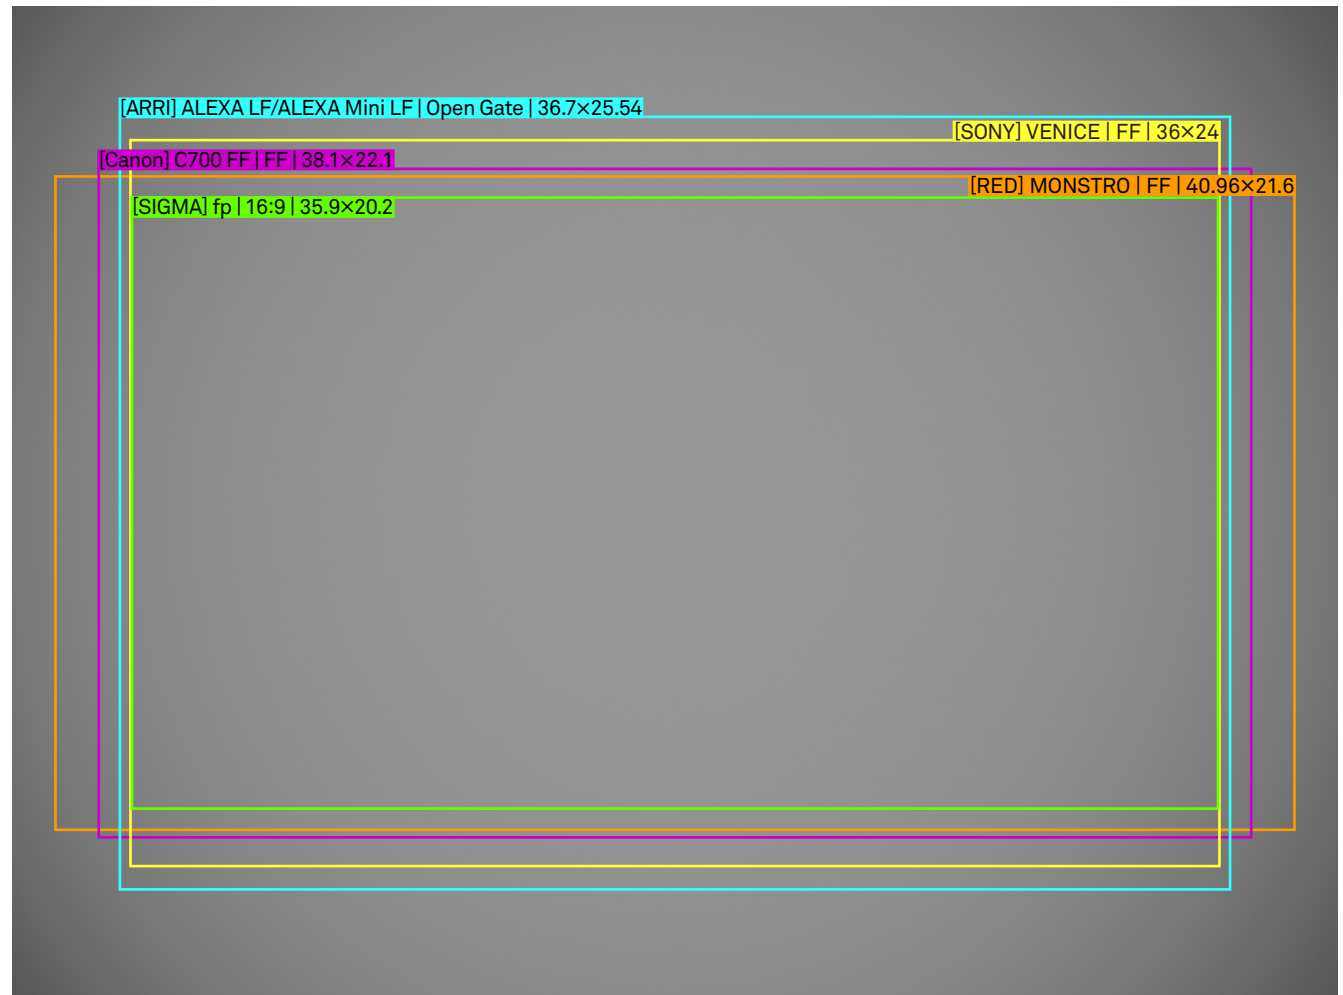

/mm
scale 4:1

SIGMA

FF Zoom 24-35mm T2.2 FF Illumination Guide

Setting

Lens	24-35mm T2.2 FF
Focal Length	24mm
Aperture	T4
Focus Distance	M.O.D.

/mm
scale 4:1

SIGMA

FF Zoom 24-35mm T2.2 FF Illumination Guide

Setting

Lens	24-35mm T2.2 FF
Focal Length	35mm
Aperture	T2.2
Focus Distance	Infinity

/mm
scale 4:1

SIGMA

FF Zoom 24-35mm T2.2 FF Illumination Guide

Setting

Lens	24-35mm T2.2 FF
Focal Length	35mm
Aperture	T4
Focus Distance	Infinity

/mm
scale 4:1

SIGMA

FF Zoom 24-35mm T2.2 FF Illumination Guide

Setting

Lens	24-35mm T2.2 FF
Focal Length	35mm
Aperture	T2.2
Focus Distance	M.O.D.

/mm
scale 4:1

SIGMA

FF Zoom 24-35mm T2.2 FF Illumination Guide

Setting

Lens	24-35mm T2.2 FF
Focal Length	35mm
Aperture	T4
Focus Distance	M.O.D.

/mm
scale 4:1