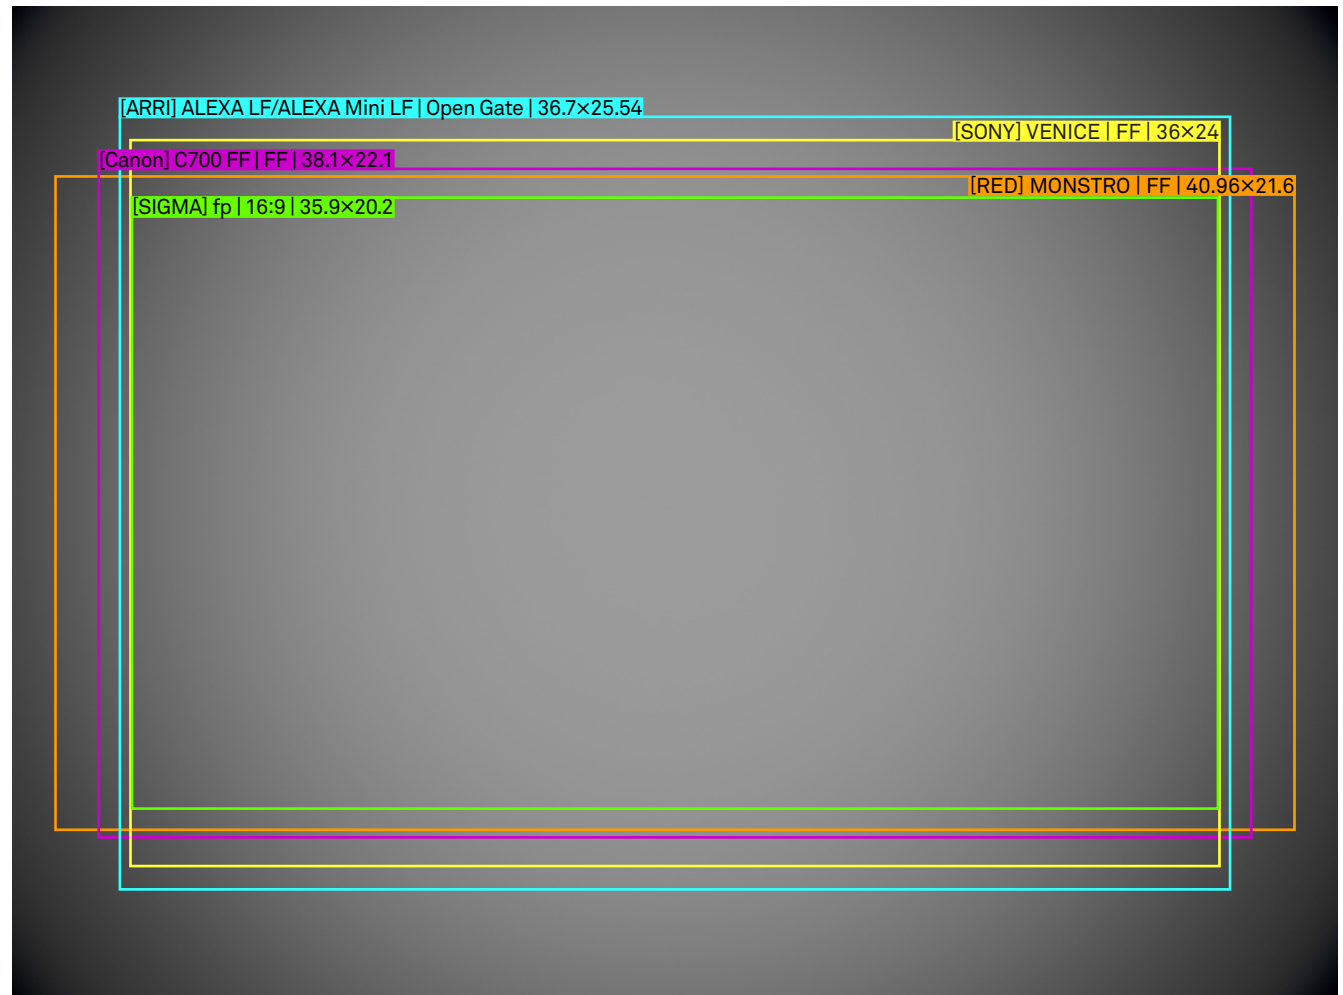

SIGMA

FF Zoom 24-35mm T2.2 FF Illumination Guide

Setting

Lens	24-35mm T2.2 FF
Focal Length	24mm
Aperture	T2.2
Focus Distance	Infinity

/mm
scale 4:1

SIGMA

FF Zoom 24-35mm T2.2 FF Illumination Guide

Setting

Lens	24-35mm T2.2 FF
Focal Length	24mm
Aperture	T4
Focus Distance	Infinity

/mm
scale 4:1

SIGMA

FF Zoom 24-35mm T2.2 FF Illumination Guide

Setting

Lens	24-35mm T2.2 FF
Focal Length	24mm
Aperture	T2.2
Focus Distance	M.O.D.

/mm
scale 4:1

SIGMA

FF Zoom 24-35mm T2.2 FF Illumination Guide

Setting

Lens	24-35mm T2.2 FF
Focal Length	24mm
Aperture	T4
Focus Distance	M.O.D.

/mm
scale 4:1

SIGMA

FF Zoom 24-35mm T2.2 FF Illumination Guide

Setting

Lens	24-35mm T2.2 FF
Focal Length	35mm
Aperture	T4
Focus Distance	M.O.D.

/mm
scale 4:1