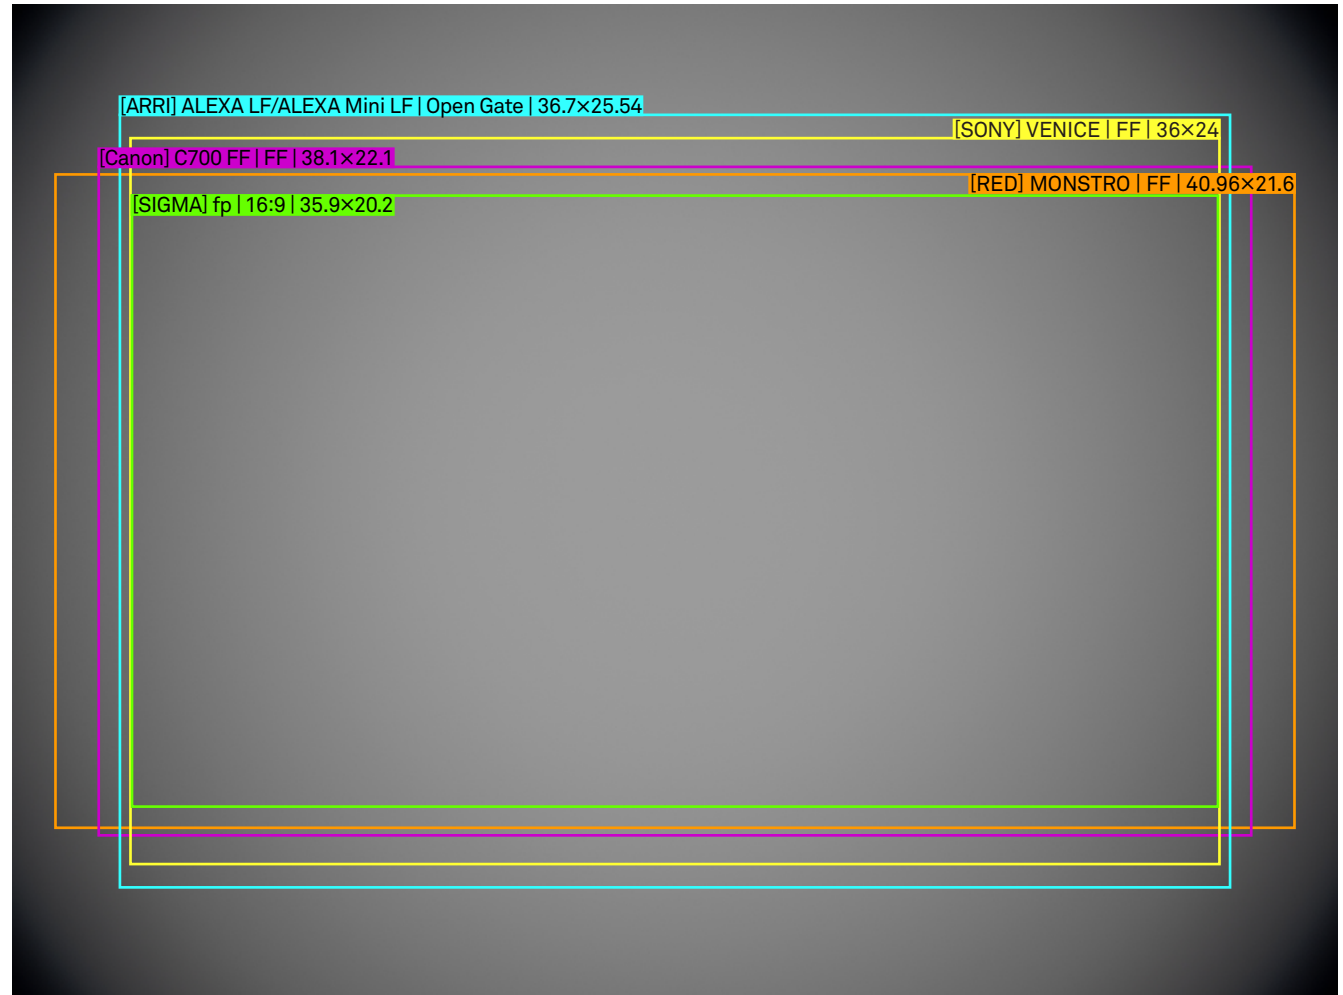

SIGMA

FF Zoom 24-35mm T2.2 FF Illumination Guide

Setting

Lens	24-35mm T2.2 FF
Focal Length	24mm
Aperture	T2.2
Focus Distance	Infinity

/mm
scale 4:1

SIGMA

FF Zoom 24-35mm T2.2 FF Illumination Guide

Setting

Lens	24-35mm T2.2 FF
Focal Length	24mm
Aperture	T4
Focus Distance	Infinity

/mm
scale 4:1

SIGMA

FF Zoom 24-35mm T2.2 FF Illumination Guide

Setting

Lens	24-35mm T2.2 FF
Focal Length	24mm
Aperture	T2.2
Focus Distance	M.O.D.

/mm
scale 4:1

SIGMA

FF Zoom 24-35mm T2.2 FF Illumination Guide

Setting

Lens	24-35mm T2.2 FF
Focal Length	24mm
Aperture	T4
Focus Distance	M.O.D.

/mm
scale 4:1

SIGMA

FF Zoom 24-35mm T2.2 FF Illumination Guide

Setting

Lens	24-35mm T2.2 FF
Focal Length	35mm
Aperture	T4
Focus Distance	M.O.D.

/mm
scale 4:1