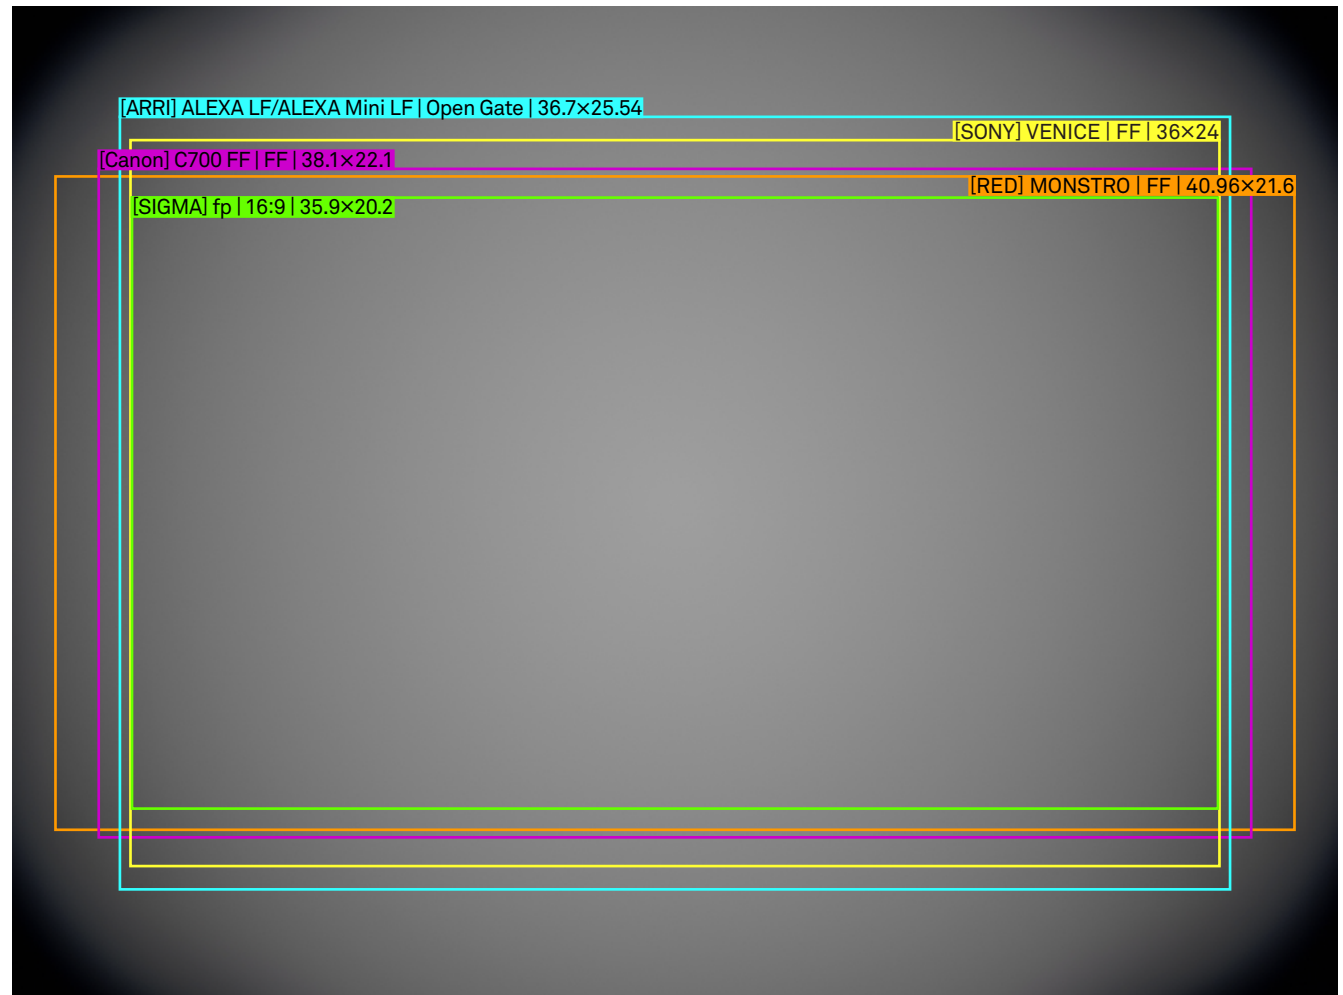

SIGMA

FF High Speed Prime 20mm T1.5 FF Illumination Guide

Setting

Lens	20mm T1.5 FF
Focal Length	20mm
Aperture	T1.5
Focus Distance	Infinity

/mm
scale 4:1

SIGMA

FF High Speed Prime 20mm T1.5 FF Illumination Guide

Setting

Lens	20mm T1.5 FF
Focal Length	20mm
Aperture	T4
Focus Distance	Infinity

/mm
scale 4:1

SIGMA

FF High Speed Prime 20mm T1.5 FF Illumination Guide

Setting

Lens	20mm T1.5 FF
Focal Length	20mm
Aperture	T1.5
Focus Distance	M.O.D.

/mm
scale 4:1

SIGMA

FF High Speed Prime 20mm T1.5 FF Illumination Guide

Setting

Lens	20mm T1.5 FF
Focal Length	20mm
Aperture	T4
Focus Distance	M.O.D.

/mm
scale 4:1