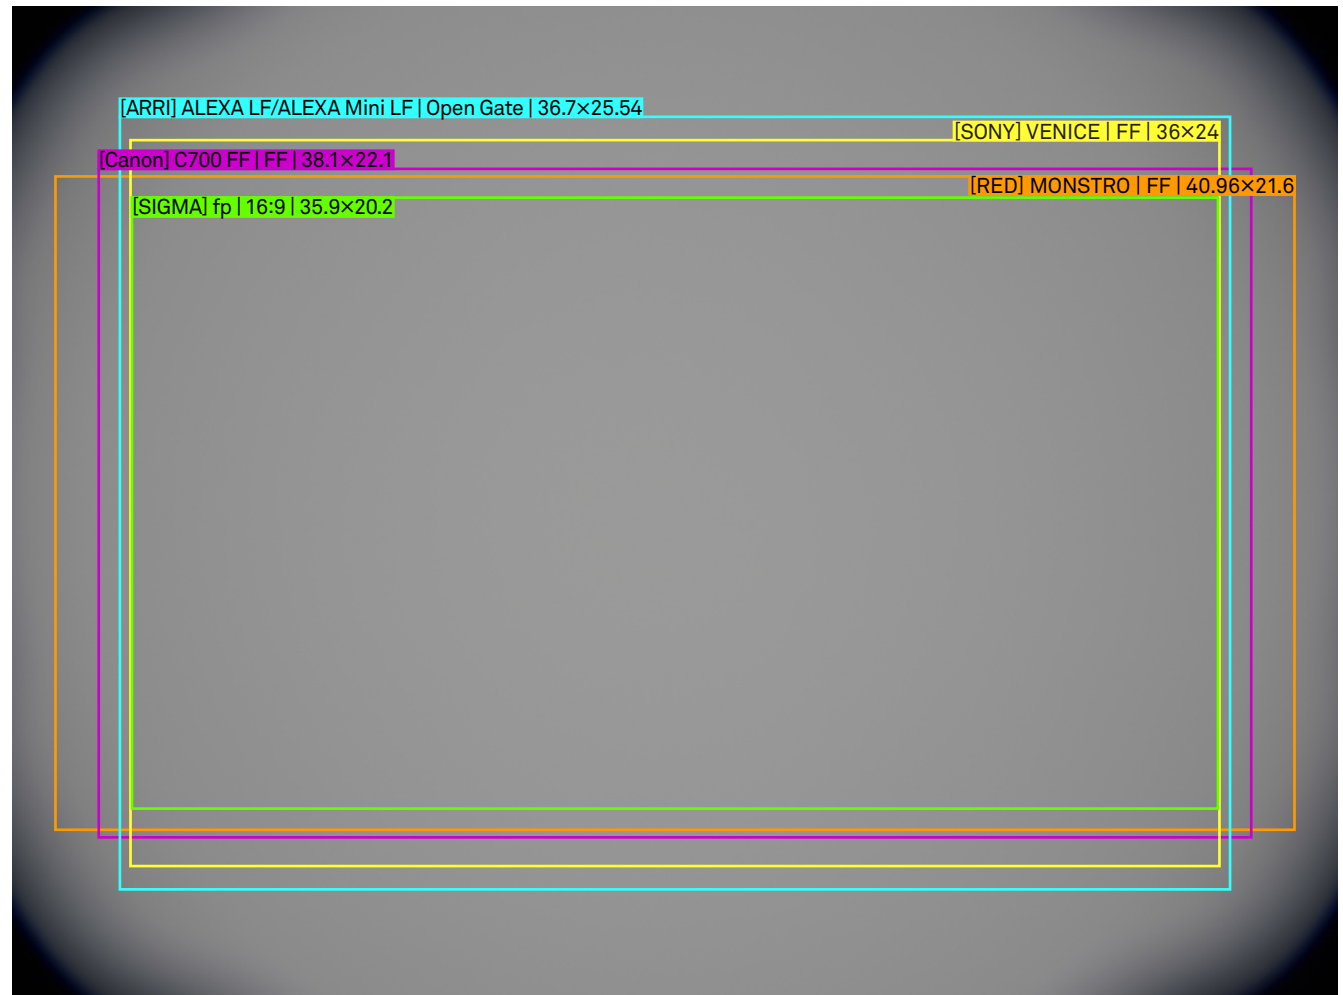

SIGMA

FF High Speed Prime 20mm T1.5 FF Illumination Guide

Setting

Lens	20mm T1.5 FF
Focal Length	20mm
Aperture	T1.5
Focus Distance	Infinity

/mm
scale 4:1

SIGMA

FF High Speed Prime 20mm T1.5 FF Illumination Guide

Setting

Lens	20mm T1.5 FF
Focal Length	20mm
Aperture	T4
Focus Distance	Infinity

/mm
scale 4:1

SIGMA

FF High Speed Prime 20mm T1.5 FF Illumination Guide

Setting

Lens	20mm T1.5 FF
Focal Length	20mm
Aperture	T1.5
Focus Distance	M.O.D.

/mm
scale 4:1

SIGMA

FF High Speed Prime 20mm T1.5 FF Illumination Guide

Setting

Lens	20mm T1.5 FF
Focal Length	20mm
Aperture	T4
Focus Distance	M.O.D.

/mm
scale 4:1