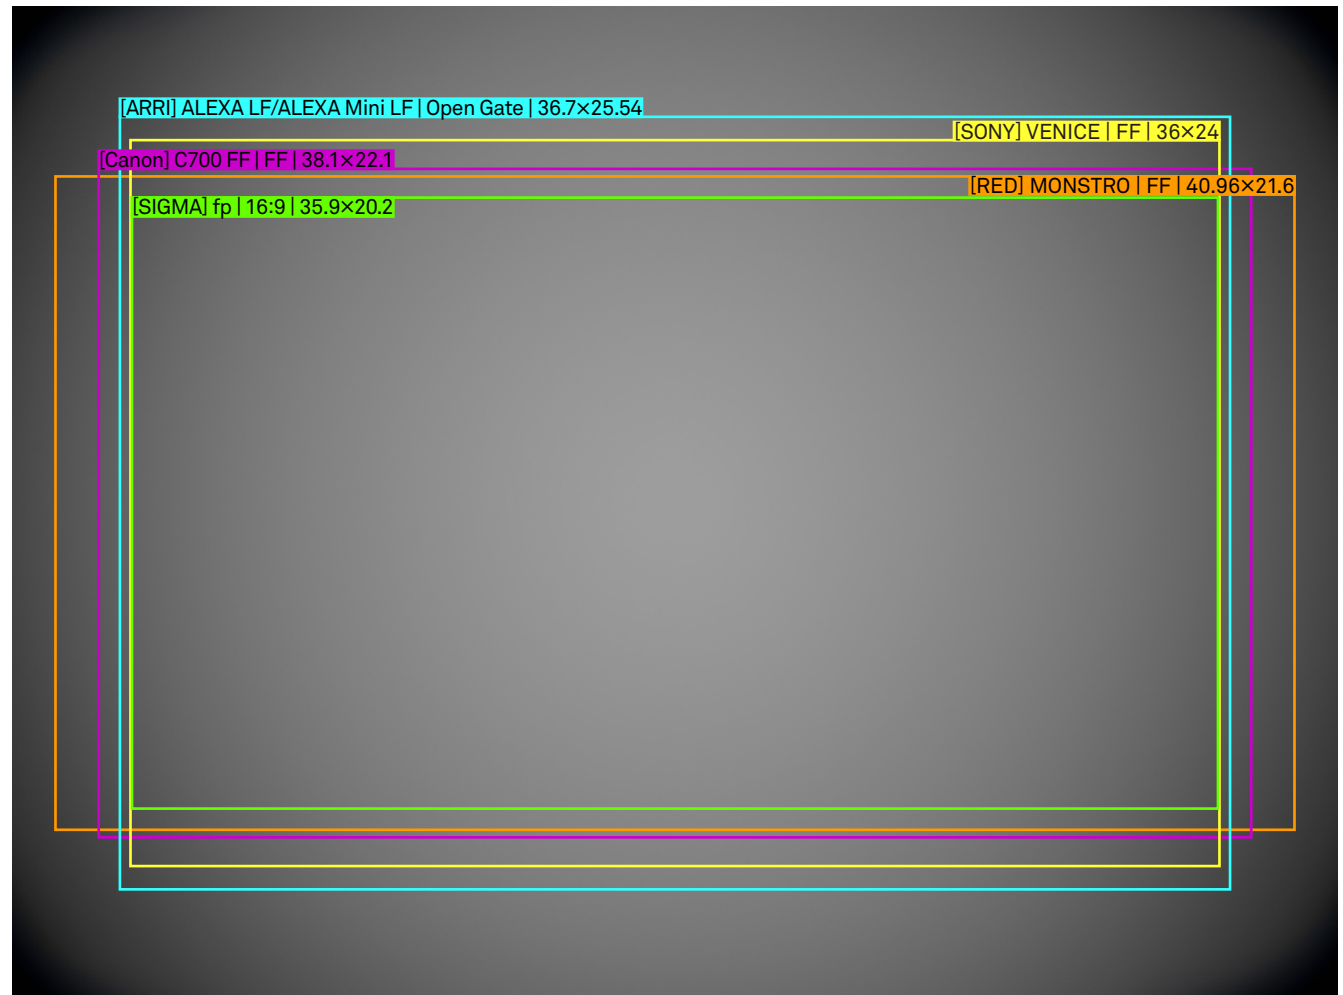

SIGMA

FF High Speed Prime 20mm T1.5 FF Illumination Guide

Setting

Lens	20mm T1.5 FF
Focal Length	20mm
Aperture	T1.5
Focus Distance	Infinity

/mm
scale 4:1

SIGMA

FF High Speed Prime 20mm T1.5 FF Illumination Guide

Setting

Lens	20mm T1.5 FF
Focal Length	20mm
Aperture	T4
Focus Distance	Infinity

/mm
scale 4:1

SIGMA

FF High Speed Prime 20mm T1.5 FF Illumination Guide

Setting

Lens	20mm T1.5 FF
Focal Length	20mm
Aperture	T1.5
Focus Distance	M.O.D.

/mm
scale 4:1

SIGMA

FF High Speed Prime 20mm T1.5 FF Illumination Guide

Setting

Lens	20mm T1.5 FF
Focal Length	20mm
Aperture	T4
Focus Distance	M.O.D.

/mm
scale 4:1