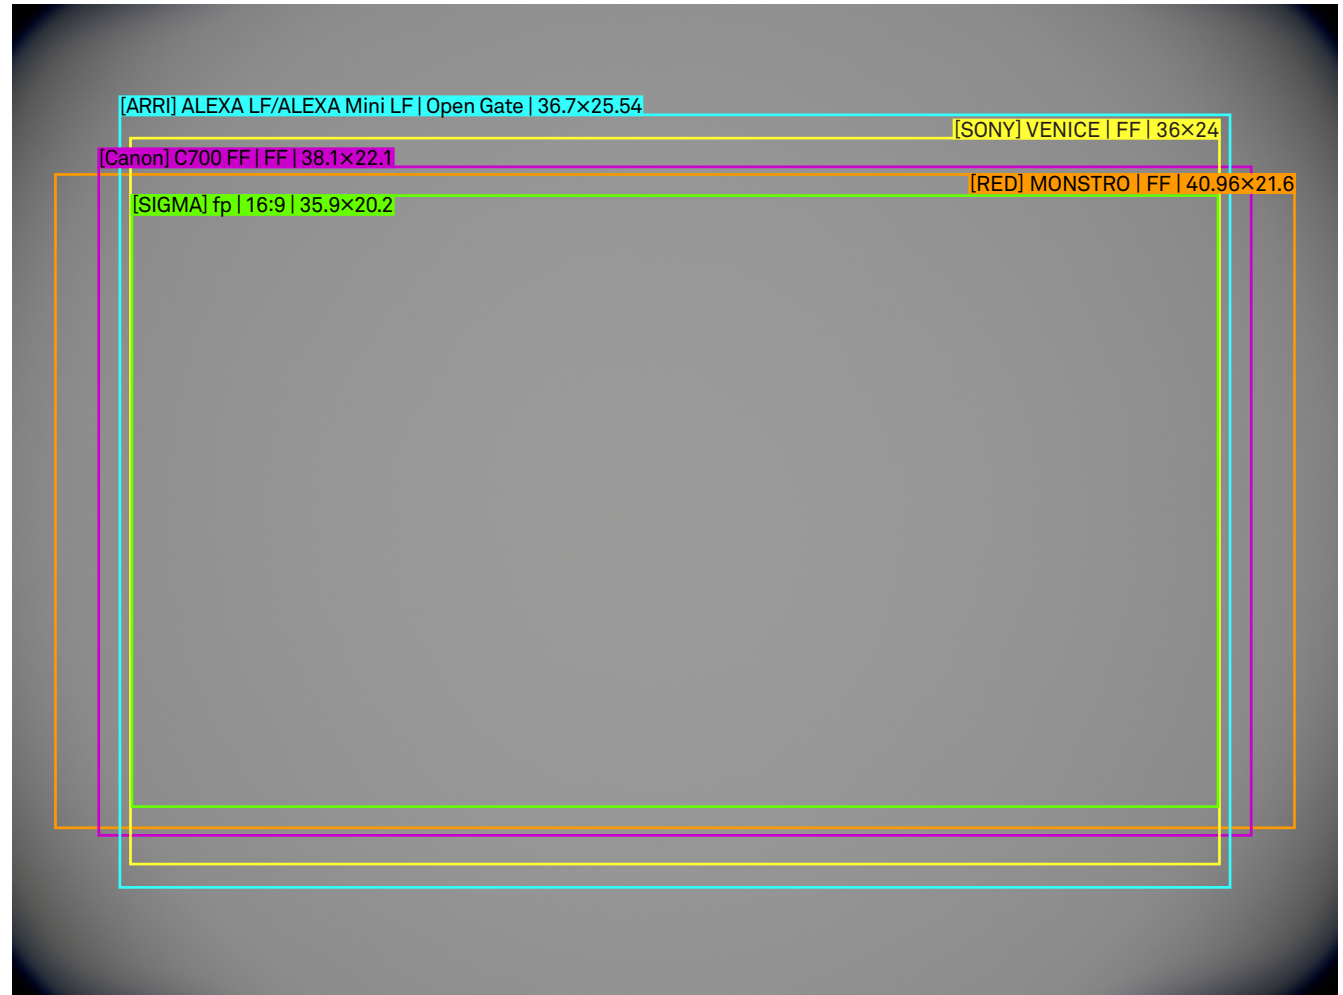

SIGMA

FF High Speed Prime 20mm T1.5 FF Illumination Guide

Setting

Lens	20mm T1.5 FF
Focal Length	20mm
Aperture	T1.5
Focus Distance	Infinity

/mm
scale 4:1

SIGMA

FF High Speed Prime 20mm T1.5 FF Illumination Guide

Setting

Lens	20mm T1.5 FF
Focal Length	20mm
Aperture	T4
Focus Distance	Infinity

/mm
scale 4:1

SIGMA

FF High Speed Prime 20mm T1.5 FF Illumination Guide

Setting

Lens	20mm T1.5 FF
Focal Length	20mm
Aperture	T1.5
Focus Distance	M.O.D.

/mm
scale 4:1

SIGMA

FF High Speed Prime 20mm T1.5 FF Illumination Guide

Setting

Lens	20mm T1.5 FF
Focal Length	20mm
Aperture	T4
Focus Distance	M.O.D.

/mm
scale 4:1