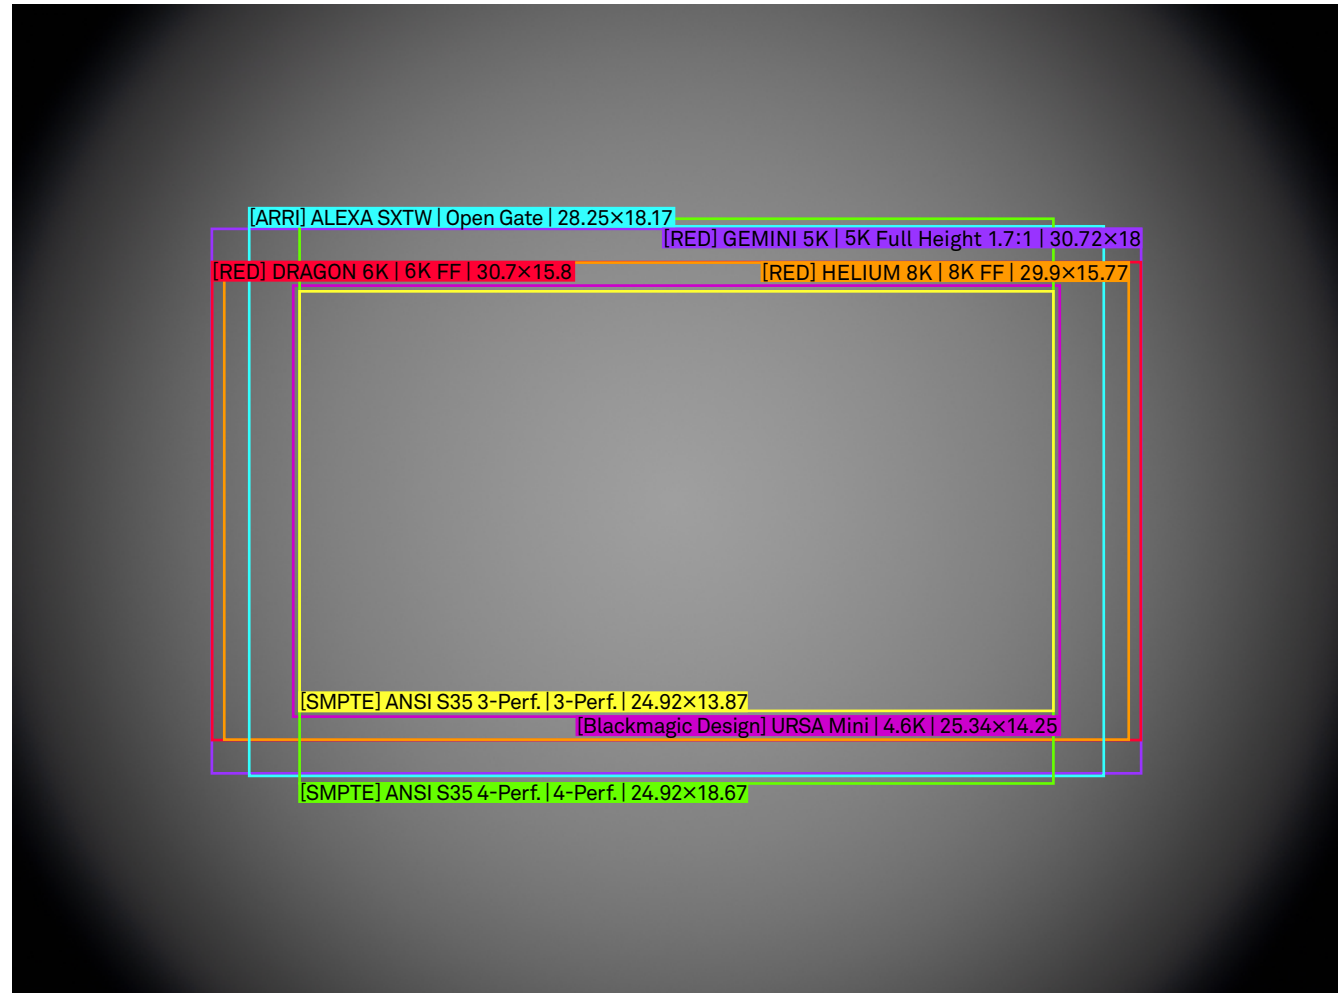

/mm
scale 4:1

SIGMA

High Speed Zoom 18-35mm T2 Illumination Guide

Setting

Lens	18-35mm T2
Focal Length	18mm
Aperture	T4
Focus Distance	M.O.D.

/mm
scale 4:1

SIGMA

High Speed Zoom 18-35mm T2 Illumination Guide

Setting

Lens	18-35mm T2
Focal Length	35mm
Aperture	T2
Focus Distance	Infinity

/mm
scale 4:1

SIGMA

High Speed Zoom 18-35mm T2 Illumination Guide

Setting

Lens	18-35mm T2
Focal Length	35mm
Aperture	T4
Focus Distance	Infinity

/mm
scale 4:1

SIGMA

High Speed Zoom 18-35mm T2 Illumination Guide

Setting

Lens	18-35mm T2
Focal Length	35mm
Aperture	T2
Focus Distance	M.O.D.

/mm
scale 4:1

SIGMA

High Speed Zoom 18-35mm T2 Illumination Guide

Setting

Lens	18-35mm T2
Focal Length	35mm
Aperture	T4
Focus Distance	M.O.D.

/mm
scale 4:1