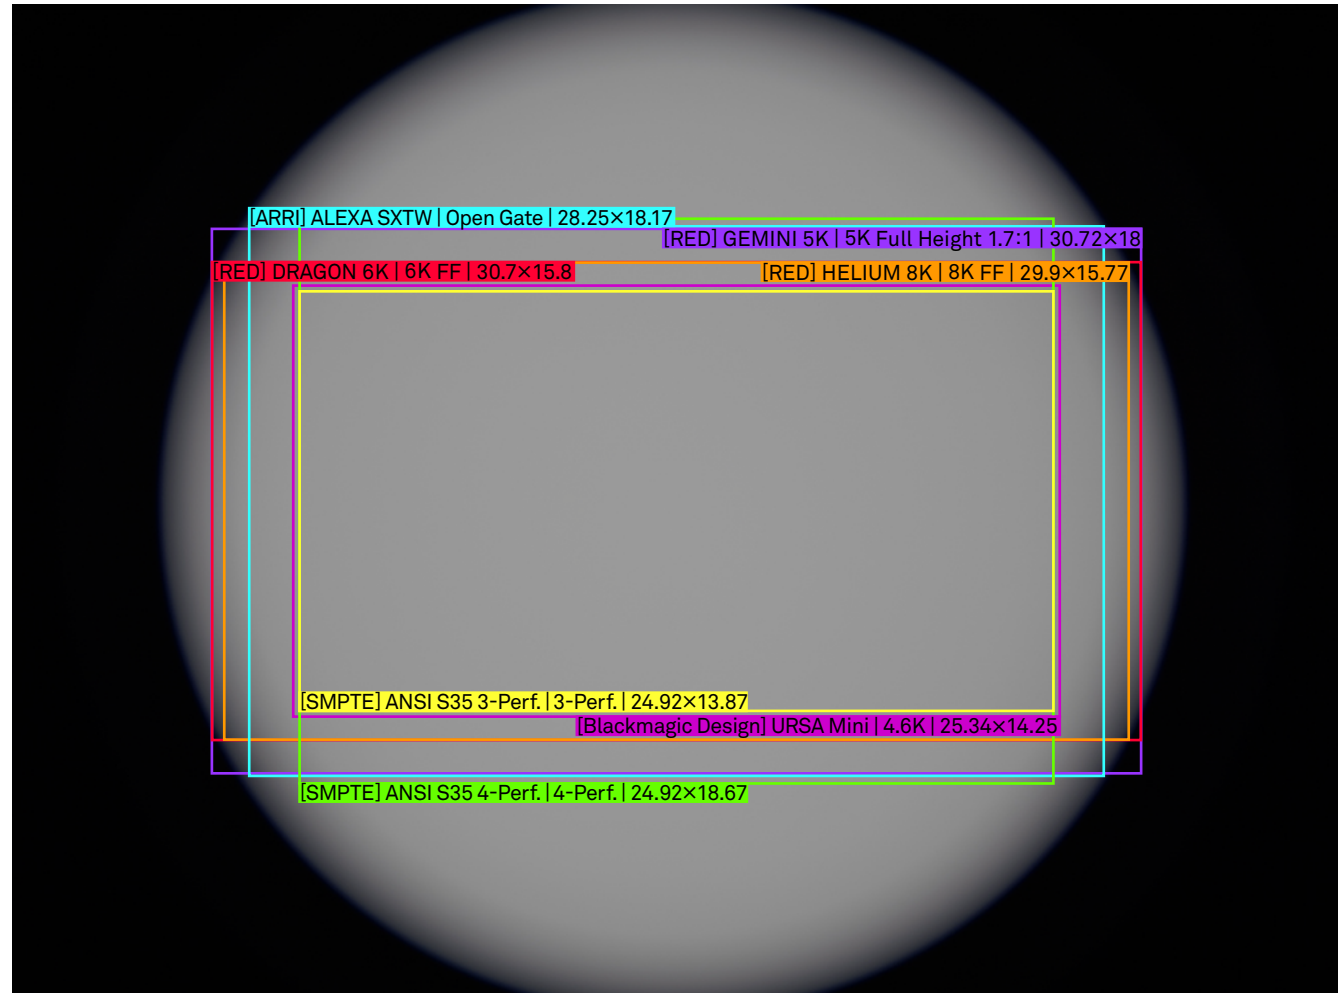

SIGMA

High Speed Zoom 18-35mm T2 Illumination Guide

Setting

Lens	18-35mm T2
Focal Length	18mm
Aperture	T2
Focus Distance	Infinity

/mm
scale 4:1

SIGMA

High Speed Zoom 18-35mm T2 Illumination Guide

Setting

Lens	18-35mm T2
Focal Length	18mm
Aperture	T4
Focus Distance	Infinity

/mm
scale 4:1

SIGMA

High Speed Zoom 18-35mm T2 Illumination Guide

Setting

Lens	18-35mm T2
Focal Length	18mm
Aperture	T2
Focus Distance	M.O.D.

/mm
scale 4:1

SIGMA

High Speed Zoom 18-35mm T2 Illumination Guide

Setting

Lens	18-35mm T2
Focal Length	18mm
Aperture	T4
Focus Distance	M.O.D.

/mm
scale 4:1

SIGMA

High Speed Zoom 18-35mm T2 Illumination Guide

Setting

Lens	18-35mm T2
Focal Length	35mm
Aperture	T4
Focus Distance	M.O.D.

/mm
scale 4:1