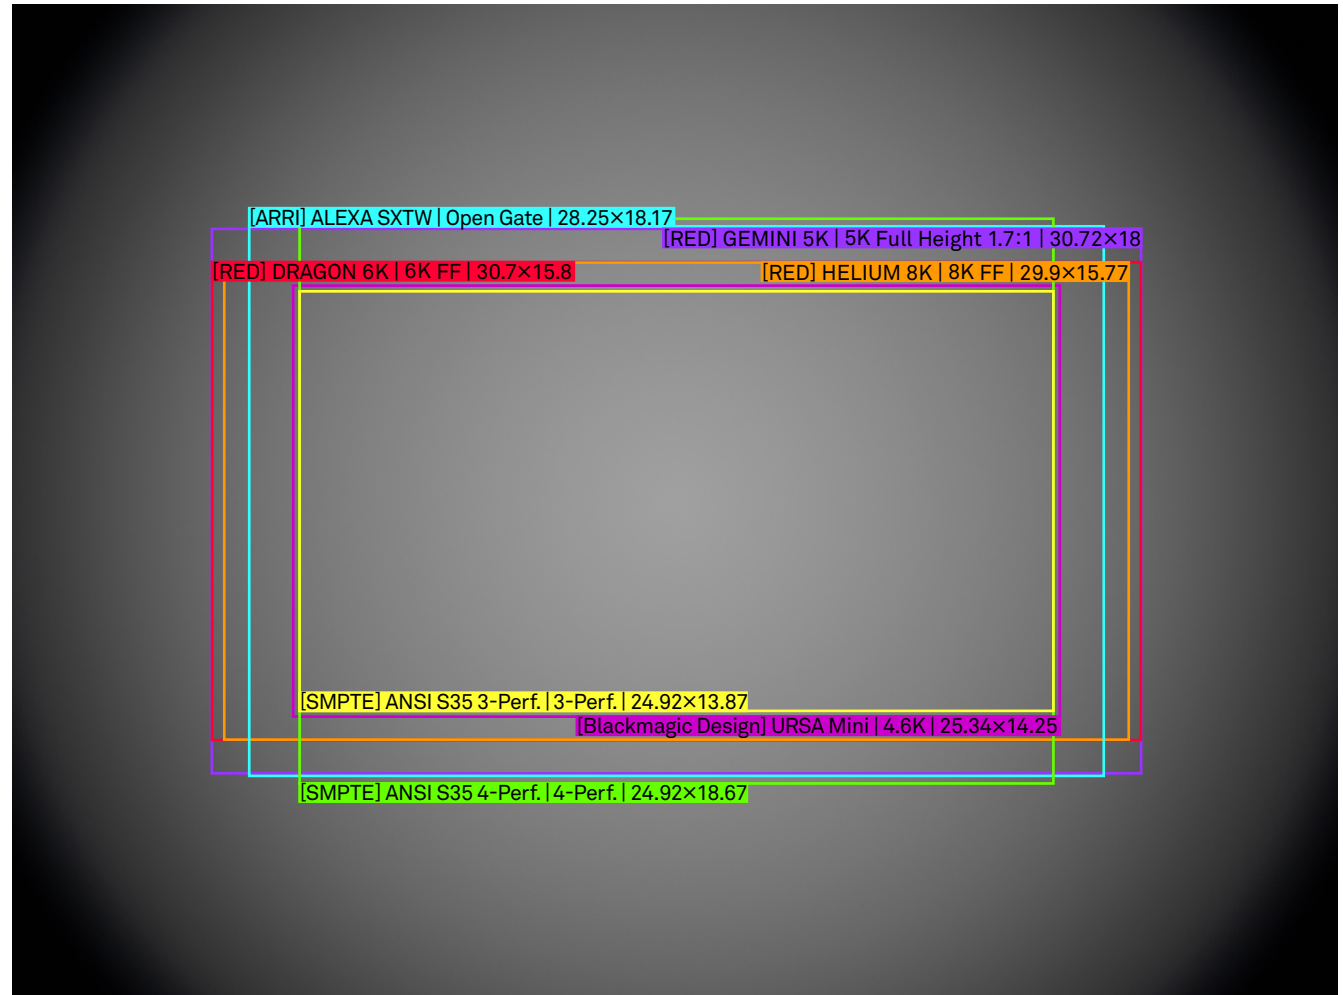

/mm
scale 4:1

SIGMA

High Speed Zoom 18-35mm T2 Illumination Guide

Setting

Lens	18-35mm T2
Focal Length	18mm
Aperture	T4
Focus Distance	M.O.D.

/mm
scale 4:1

SIGMA

High Speed Zoom 18-35mm T2 Illumination Guide

Setting

Lens	18-35mm T2
Focal Length	35mm
Aperture	T2
Focus Distance	Infinity

/mm
scale 4:1

SIGMA

High Speed Zoom 18-35mm T2 Illumination Guide

Setting

Lens	18-35mm T2
Focal Length	35mm
Aperture	T4
Focus Distance	Infinity

/mm
scale 4:1

SIGMA

High Speed Zoom 18-35mm T2 Illumination Guide

Setting

Lens	18-35mm T2
Focal Length	35mm
Aperture	T2
Focus Distance	M.O.D.

/mm
scale 4:1

SIGMA

High Speed Zoom 18-35mm T2 Illumination Guide

Setting

Lens	18-35mm T2
Focal Length	35mm
Aperture	T4
Focus Distance	M.O.D.

/mm
scale 4:1