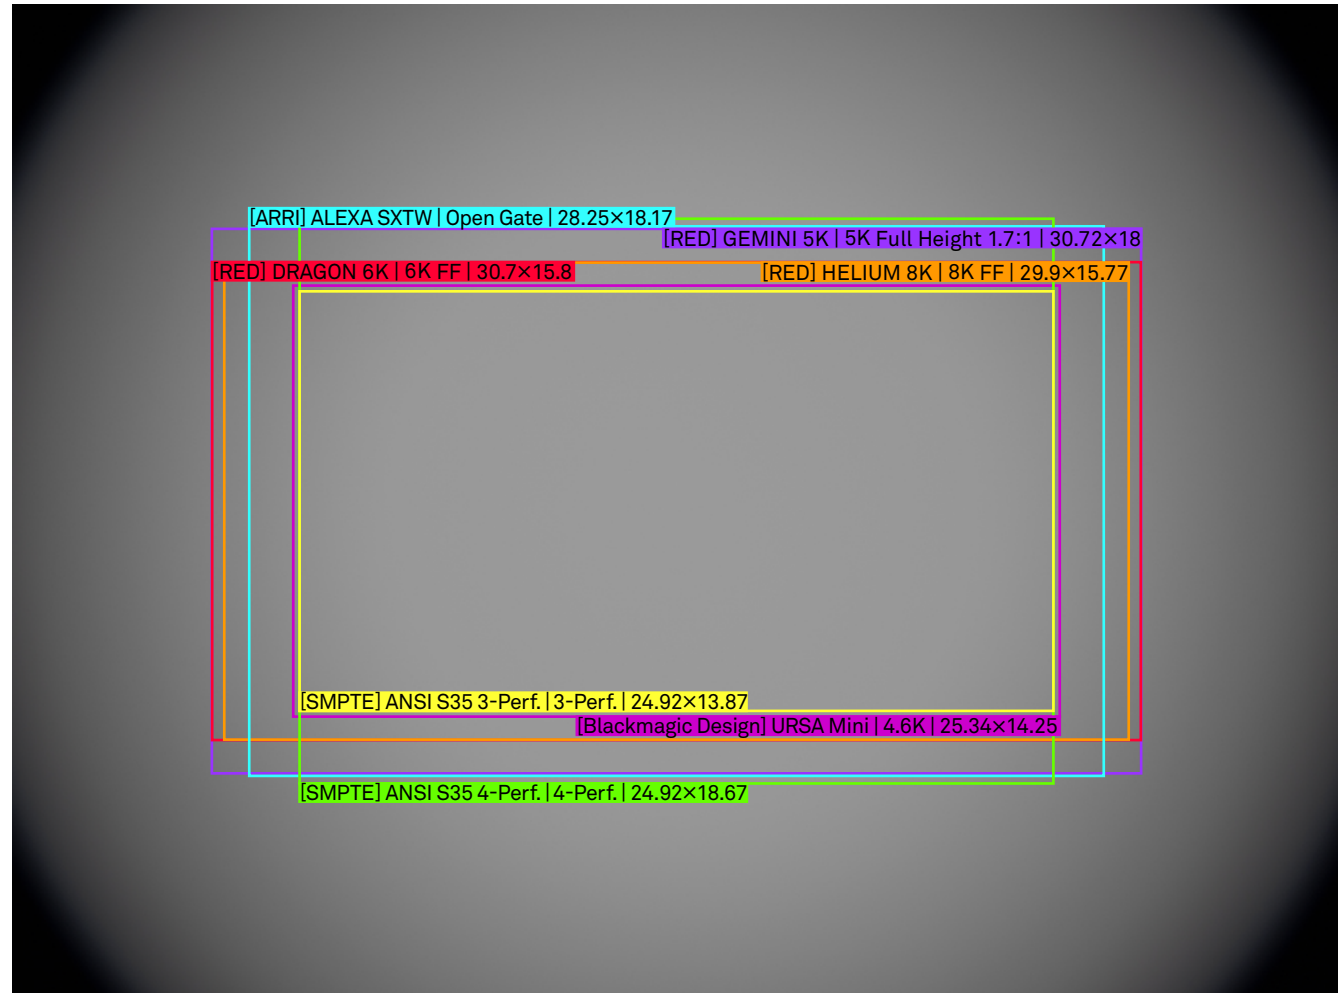

/mm
scale 4:1

SIGMA

High Speed Zoom 18-35mm T2 Illumination Guide

Setting

Lens	18-35mm T2
Focal Length	18mm
Aperture	T4
Focus Distance	M.O.D.

/mm
scale 4:1

SIGMA

High Speed Zoom 18-35mm T2 Illumination Guide

Setting

Lens	18-35mm T2
Focal Length	35mm
Aperture	T2
Focus Distance	Infinity

/mm
scale 4:1

SIGMA

High Speed Zoom 18-35mm T2 Illumination Guide

Setting

Lens	18-35mm T2
Focal Length	35mm
Aperture	T4
Focus Distance	Infinity

/mm
scale 4:1

SIGMA

High Speed Zoom 18-35mm T2 Illumination Guide

Setting

Lens	18-35mm T2
Focal Length	35mm
Aperture	T2
Focus Distance	M.O.D.

/mm
scale 4:1

SIGMA

High Speed Zoom 18-35mm T2 Illumination Guide

Setting

Lens	18-35mm T2
Focal Length	35mm
Aperture	T4
Focus Distance	M.O.D.

/mm
scale 4:1