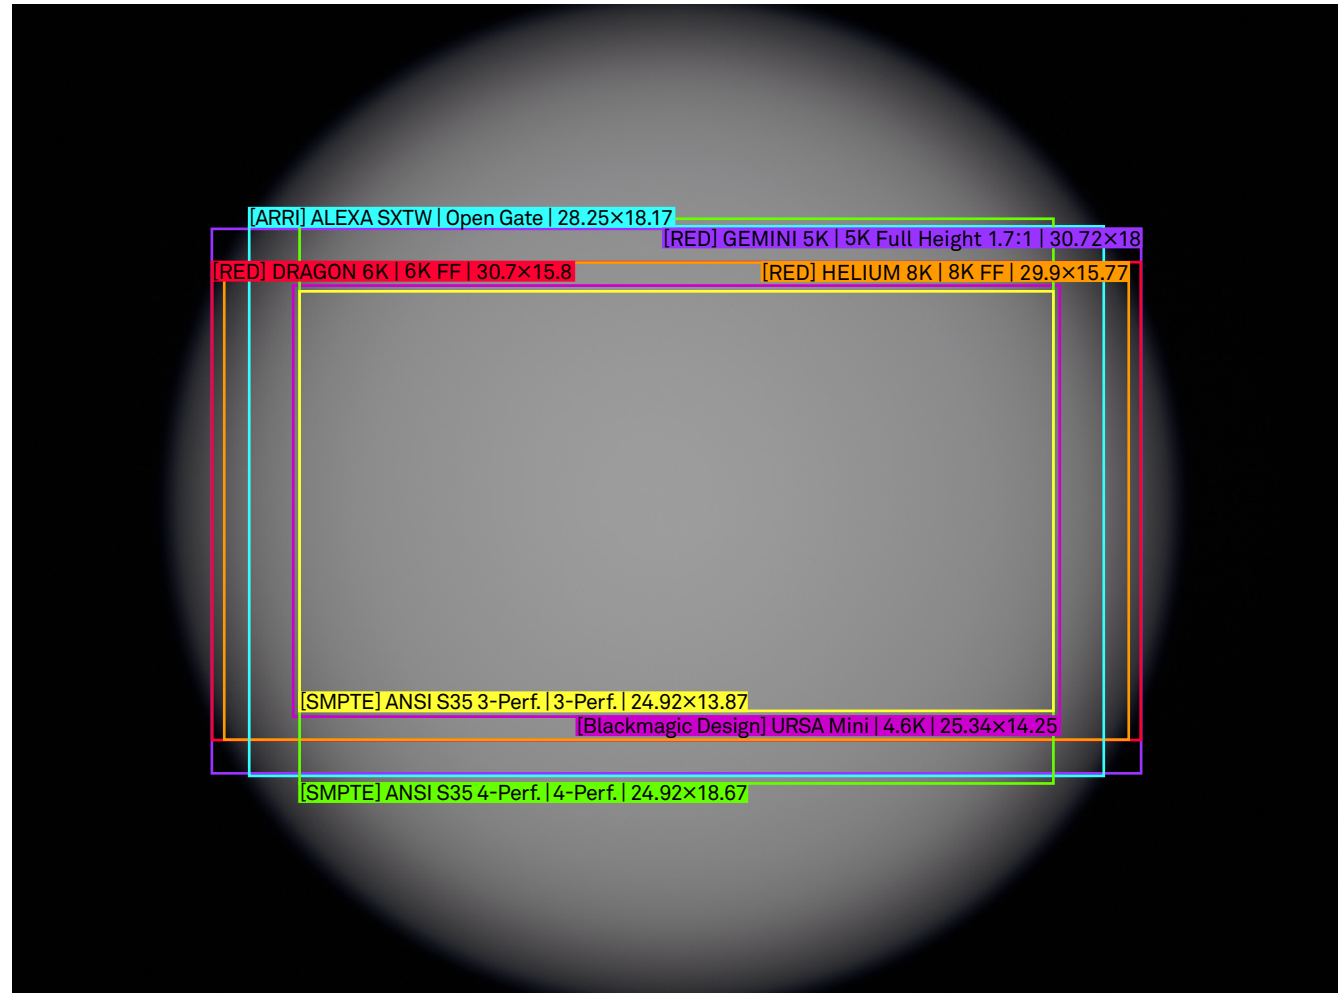

SIGMA

High Speed Zoom 18-35mm T2 Illumination Guide

Setting

Lens	18-35mm T2
Focal Length	18mm
Aperture	T2
Focus Distance	Infinity

/mm
scale 4:1

SIGMA

High Speed Zoom 18-35mm T2 Illumination Guide

Setting

Lens	18-35mm T2
Focal Length	18mm
Aperture	T4
Focus Distance	Infinity

/mm
scale 4:1

SIGMA

High Speed Zoom 18-35mm T2 Illumination Guide

Setting

Lens	18-35mm T2
Focal Length	18mm
Aperture	T2
Focus Distance	M.O.D.

/mm
scale 4:1

SIGMA

High Speed Zoom 18-35mm T2 Illumination Guide

Setting

Lens	18-35mm T2
Focal Length	18mm
Aperture	T4
Focus Distance	M.O.D.

/mm
scale 4:1

SIGMA

High Speed Zoom 18-35mm T2 Illumination Guide

Setting

Lens	18-35mm T2
Focal Length	35mm
Aperture	T4
Focus Distance	M.O.D.

/mm
scale 4:1