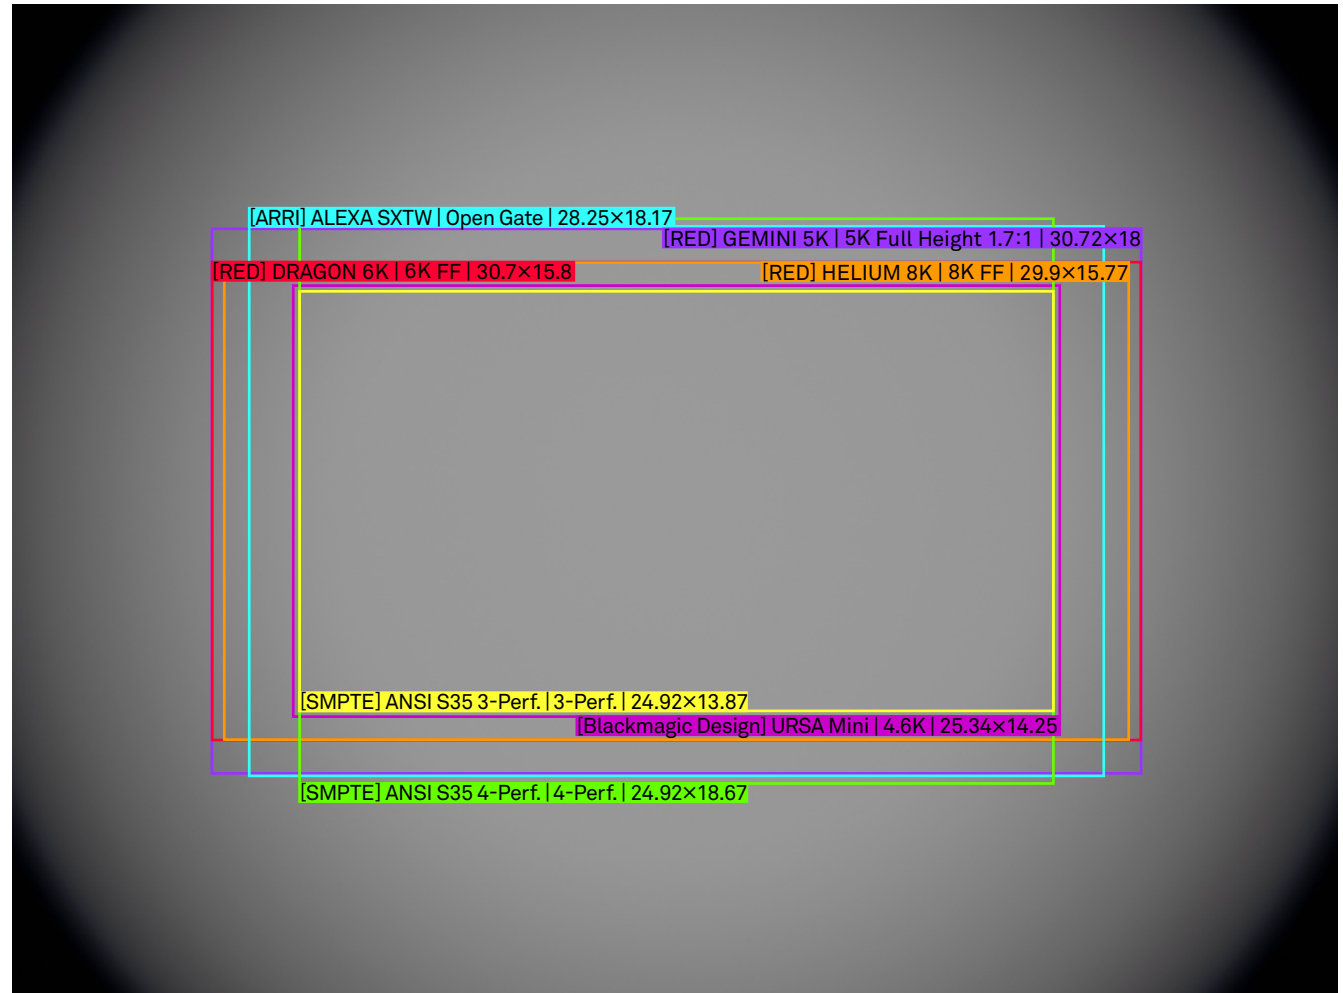

/mm
scale 4:1

SIGMA

High Speed Zoom 18-35mm T2 Illumination Guide

Setting

Lens	18-35mm T2
Focal Length	18mm
Aperture	T4
Focus Distance	M.O.D.

/mm
scale 4:1

SIGMA

High Speed Zoom 18-35mm T2 Illumination Guide

Setting

Lens	18-35mm T2
Focal Length	35mm
Aperture	T2
Focus Distance	Infinity

/mm
scale 4:1

SIGMA

High Speed Zoom 18-35mm T2 Illumination Guide

Setting

Lens	18-35mm T2
Focal Length	35mm
Aperture	T4
Focus Distance	Infinity

/mm
scale 4:1

SIGMA

High Speed Zoom 18-35mm T2 Illumination Guide

Setting

Lens	18-35mm T2
Focal Length	35mm
Aperture	T2
Focus Distance	M.O.D.

/mm
scale 4:1

SIGMA

High Speed Zoom 18-35mm T2 Illumination Guide

Setting

Lens	18-35mm T2
Focal Length	35mm
Aperture	T4
Focus Distance	M.O.D.

/mm
scale 4:1