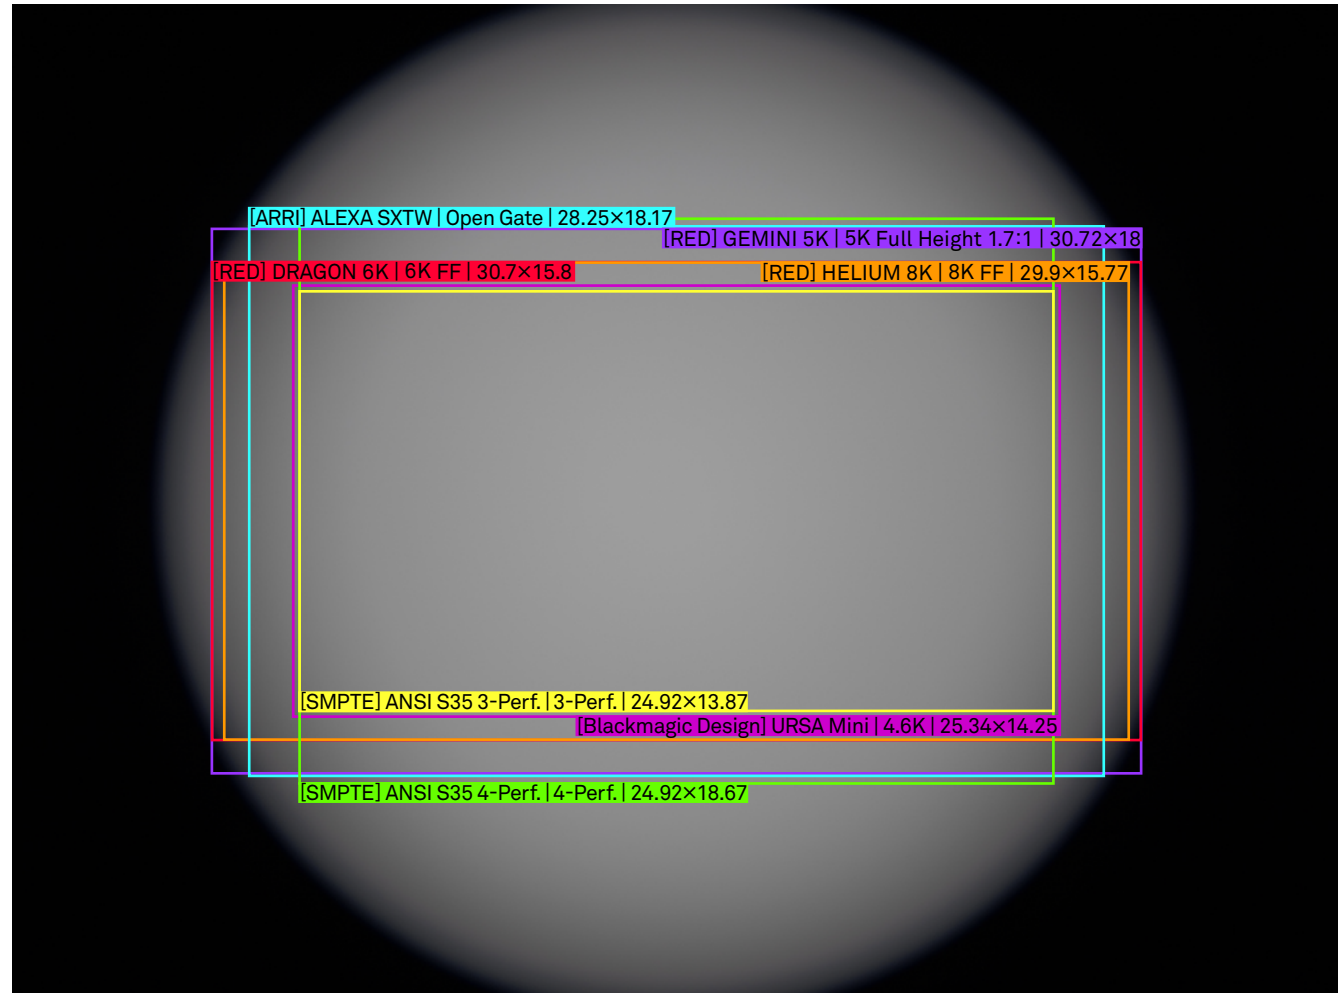

SIGMA

High Speed Zoom 18-35mm T2 Illumination Guide

Setting

Lens	18-35mm T2
Focal Length	18mm
Aperture	T2
Focus Distance	Infinity

/mm
scale 4:1

SIGMA

High Speed Zoom 18-35mm T2 Illumination Guide

Setting

Lens	18-35mm T2
Focal Length	18mm
Aperture	T4
Focus Distance	Infinity

/mm
scale 4:1

SIGMA

High Speed Zoom 18-35mm T2 Illumination Guide

Setting

Lens	18-35mm T2
Focal Length	18mm
Aperture	T2
Focus Distance	M.O.D.

/mm
scale 4:1

SIGMA

High Speed Zoom 18-35mm T2 Illumination Guide

Setting

Lens	18-35mm T2
Focal Length	18mm
Aperture	T4
Focus Distance	M.O.D.

/mm
scale 4:1

SIGMA

High Speed Zoom 18-35mm T2 Illumination Guide

Setting

Lens	18-35mm T2
Focal Length	35mm
Aperture	T4
Focus Distance	M.O.D.

/mm
scale 4:1