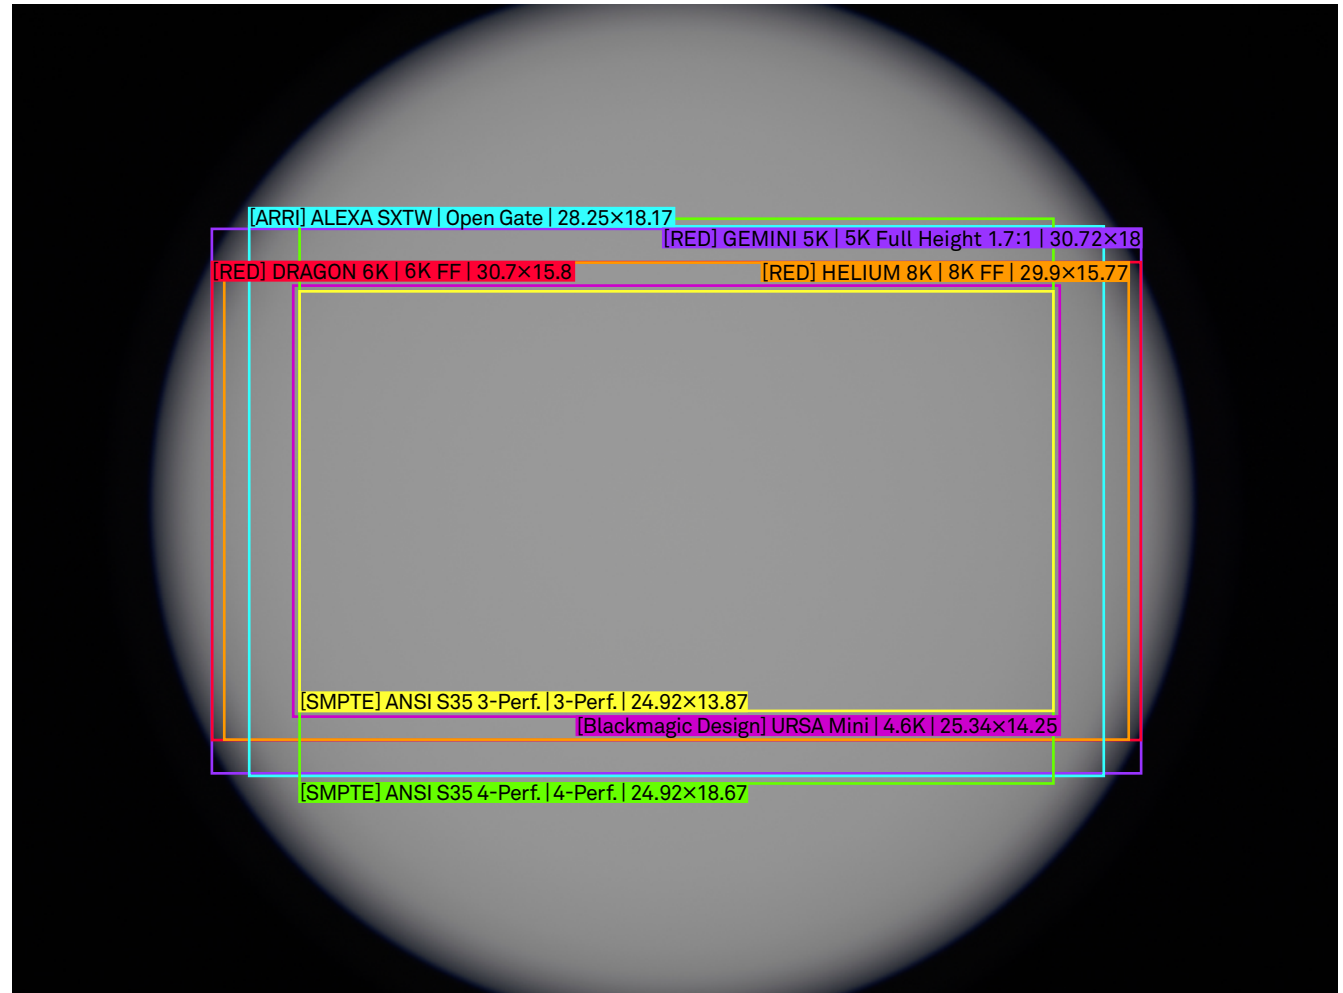

SIGMA

High Speed Zoom 18-35mm T2 Illumination Guide

Setting

Lens	18-35mm T2
Focal Length	18mm
Aperture	T2
Focus Distance	Infinity

/mm
scale 4:1

SIGMA

High Speed Zoom 18-35mm T2 Illumination Guide

Setting

Lens	18-35mm T2
Focal Length	18mm
Aperture	T4
Focus Distance	Infinity

/mm
scale 4:1

SIGMA

High Speed Zoom 18-35mm T2 Illumination Guide

Setting

Lens	18-35mm T2
Focal Length	18mm
Aperture	T2
Focus Distance	M.O.D.

/mm
scale 4:1

SIGMA

High Speed Zoom 18-35mm T2 Illumination Guide

Setting

Lens	18-35mm T2
Focal Length	18mm
Aperture	T4
Focus Distance	M.O.D.

/mm
scale 4:1

SIGMA

High Speed Zoom 18-35mm T2 Illumination Guide

Setting

Lens	18-35mm T2
Focal Length	35mm
Aperture	T4
Focus Distance	M.O.D.

/mm
scale 4:1