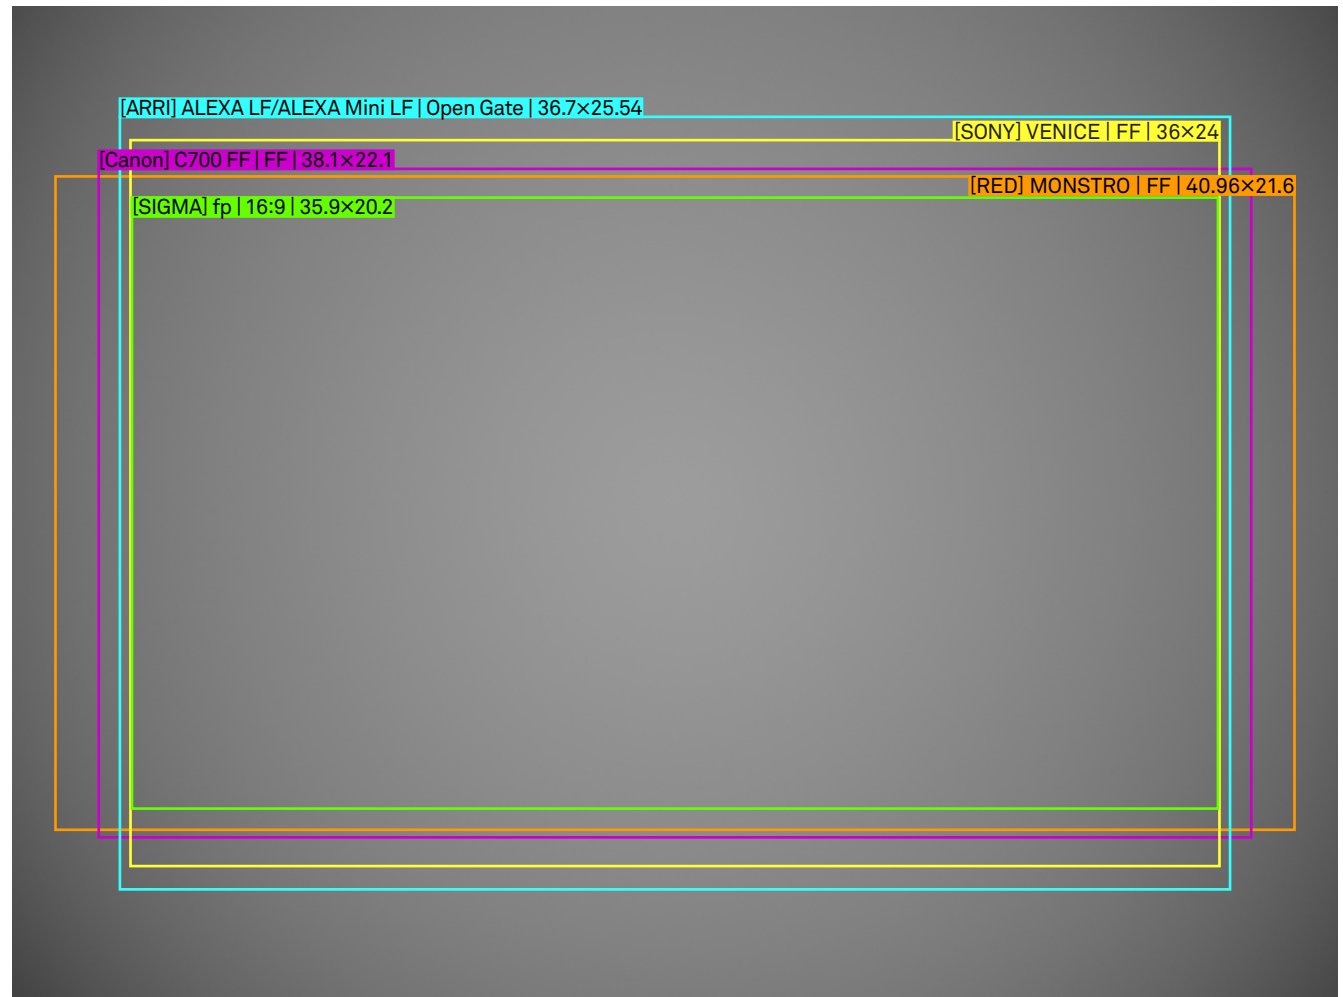

SIGMA

FF High Speed Prime 135mm T2 FF Illumination Guide

Setting

Lens	135mm T2 FF
Focal Length	135mm
Aperture	T2
Focus Distance	Infinity

/mm
scale 4:1

SIGMA

FF High Speed Prime 135mm T2 FF Illumination Guide

Setting

Lens	135mm T2 FF
Focal Length	135mm
Aperture	T4
Focus Distance	Infinity

/mm
scale 4:1

SIGMA

FF High Speed Prime 135mm T2 FF Illumination Guide

Setting

Lens	135mm T2 FF
Focal Length	135mm
Aperture	T2
Focus Distance	M.O.D.

/mm
scale 4:1

SIGMA

FF High Speed Prime 135mm T2 FF Illumination Guide

Setting

Lens	135mm T2 FF
Focal Length	135mm
Aperture	T4
Focus Distance	M.O.D.

/mm
scale 4:1