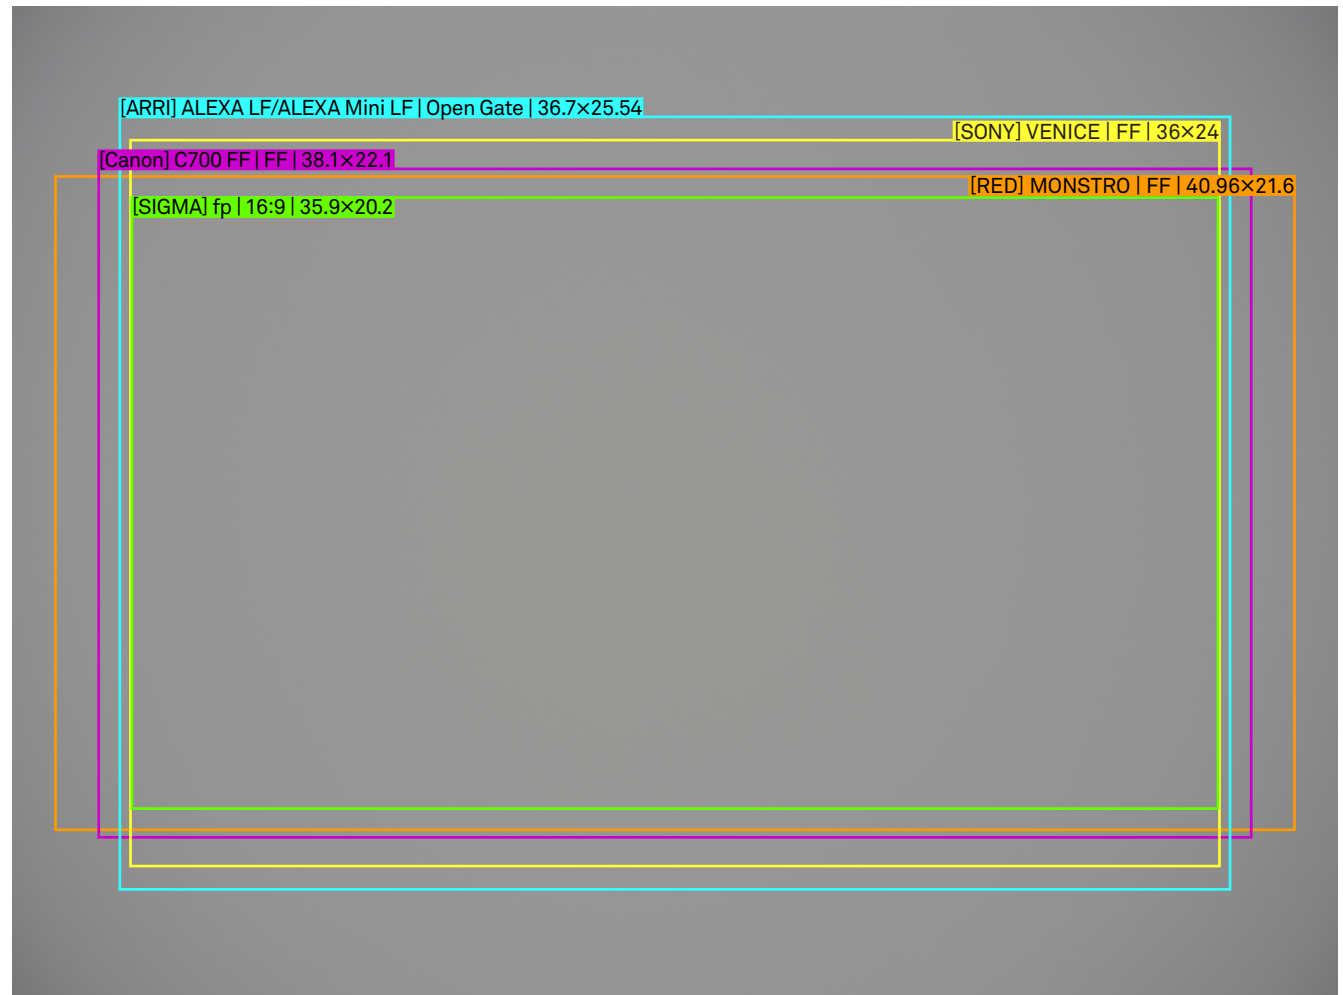

SIGMA

FF High Speed Prime 135mm T2 FF Illumination Guide

Setting

Lens	135mm T2 FF
Focal Length	135mm
Aperture	T2
Focus Distance	Infinity

/mm
scale 4:1

SIGMA

FF High Speed Prime 135mm T2 FF Illumination Guide

Setting

Lens	135mm T2 FF
Focal Length	135mm
Aperture	T4
Focus Distance	Infinity

/mm
scale 4:1

SIGMA

FF High Speed Prime 135mm T2 FF Illumination Guide

Setting

Lens	135mm T2 FF
Focal Length	135mm
Aperture	T2
Focus Distance	M.O.D.

/mm
scale 4:1

SIGMA

FF High Speed Prime 135mm T2 FF Illumination Guide

Setting

Lens	135mm T2 FF
Focal Length	135mm
Aperture	T4
Focus Distance	M.O.D.

/mm
scale 4:1