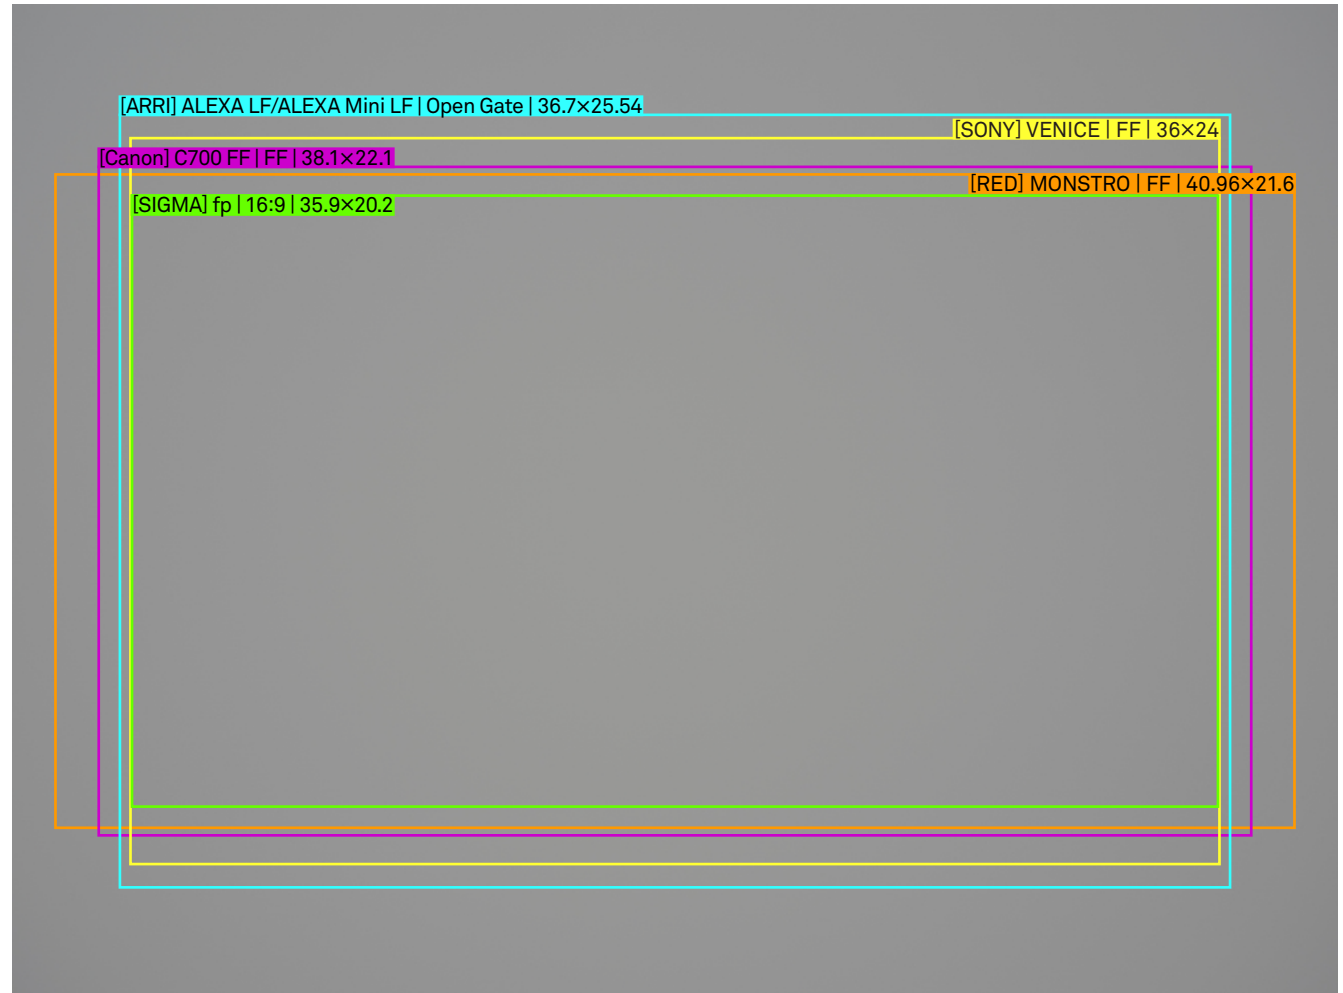

SIGMA

FF High Speed Prime 135mm T2 FF Illumination Guide

Setting

Lens	135mm T2 FF
Focal Length	135mm
Aperture	T2
Focus Distance	Infinity

/mm
scale 4:1

SIGMA

FF High Speed Prime 135mm T2 FF Illumination Guide

Setting

Lens	135mm T2 FF
Focal Length	135mm
Aperture	T4
Focus Distance	Infinity

/mm
scale 4:1

SIGMA

FF High Speed Prime 135mm T2 FF Illumination Guide

Setting

Lens	135mm T2 FF
Focal Length	135mm
Aperture	T2
Focus Distance	M.O.D.

/mm
scale 4:1

SIGMA

FF High Speed Prime 135mm T2 FF Illumination Guide

Setting

Lens	135mm T2 FF
Focal Length	135mm
Aperture	T4
Focus Distance	M.O.D.

/mm
scale 4:1