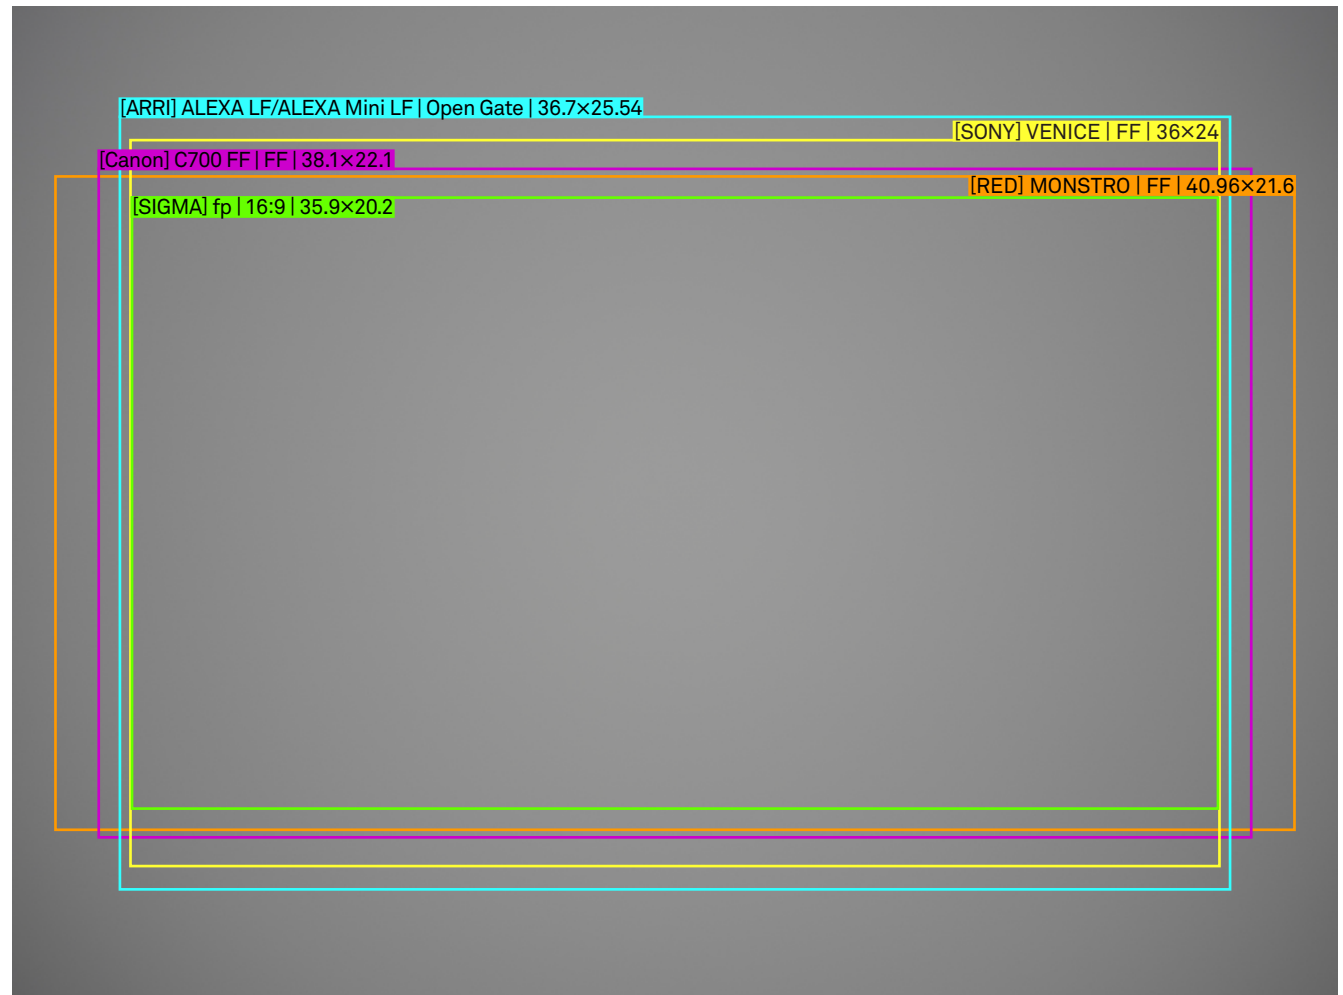

SIGMA

FF High Speed Prime 135mm T2 FF Illumination Guide

Setting

Lens	135mm T2 FF
Focal Length	135mm
Aperture	T2
Focus Distance	Infinity

/mm
scale 4:1

SIGMA

FF High Speed Prime 135mm T2 FF Illumination Guide

Setting

Lens	135mm T2 FF
Focal Length	135mm
Aperture	T4
Focus Distance	Infinity

/mm
scale 4:1

SIGMA

FF High Speed Prime 135mm T2 FF Illumination Guide

Setting

Lens	135mm T2 FF
Focal Length	135mm
Aperture	T2
Focus Distance	M.O.D.

/mm
scale 4:1

SIGMA

FF High Speed Prime 135mm T2 FF Illumination Guide

Setting

Lens	135mm T2 FF
Focal Length	135mm
Aperture	T4
Focus Distance	M.O.D.

/mm
scale 4:1