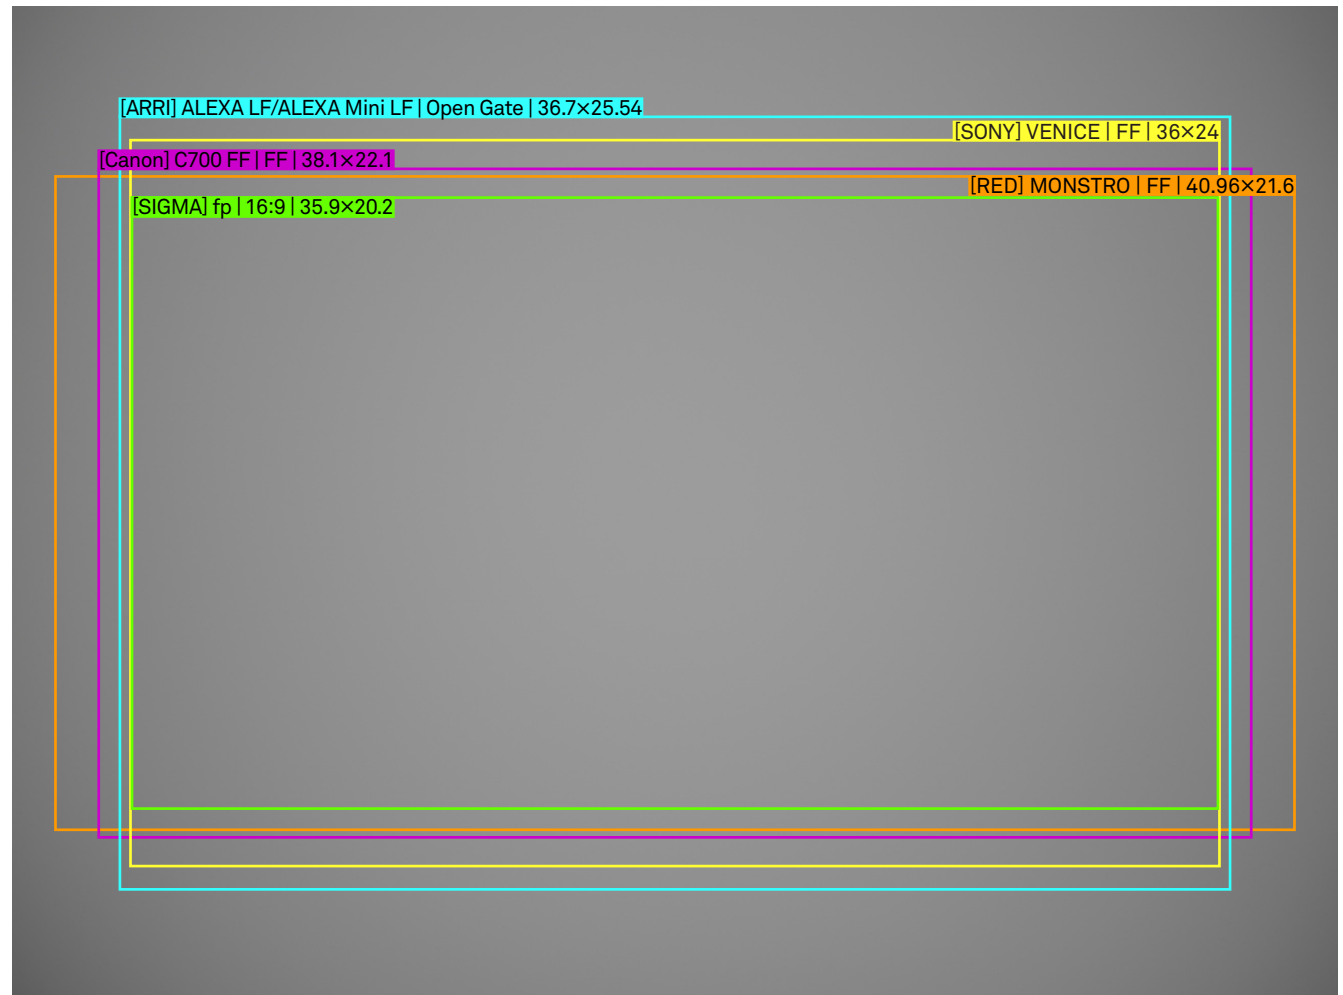

SIGMA

FF High Speed Prime 105mm T1.5 FF Illumination Guide

Setting

Lens	105mm T1.5 FF
Focal Length	105mm
Aperture	T1.5
Focus Distance	Infinity

/mm
scale 4:1

SIGMA

FF High Speed Prime 105mm T1.5 FF Illumination Guide

Setting

Lens	105mm T1.5 FF
Focal Length	105mm
Aperture	T4
Focus Distance	Infinity

/mm
scale 4:1

SIGMA

FF High Speed Prime 105mm T1.5 FF Illumination Guide

Setting

Lens	105mm T1.5 FF
Focal Length	105mm
Aperture	T1.5
Focus Distance	M.O.D.

/mm
scale 4:1

SIGMA

FF High Speed Prime 105mm T1.5 FF Illumination Guide

Setting

Lens	105mm T1.5 FF
Focal Length	105mm
Aperture	T4
Focus Distance	M.O.D.

/mm
scale 4:1