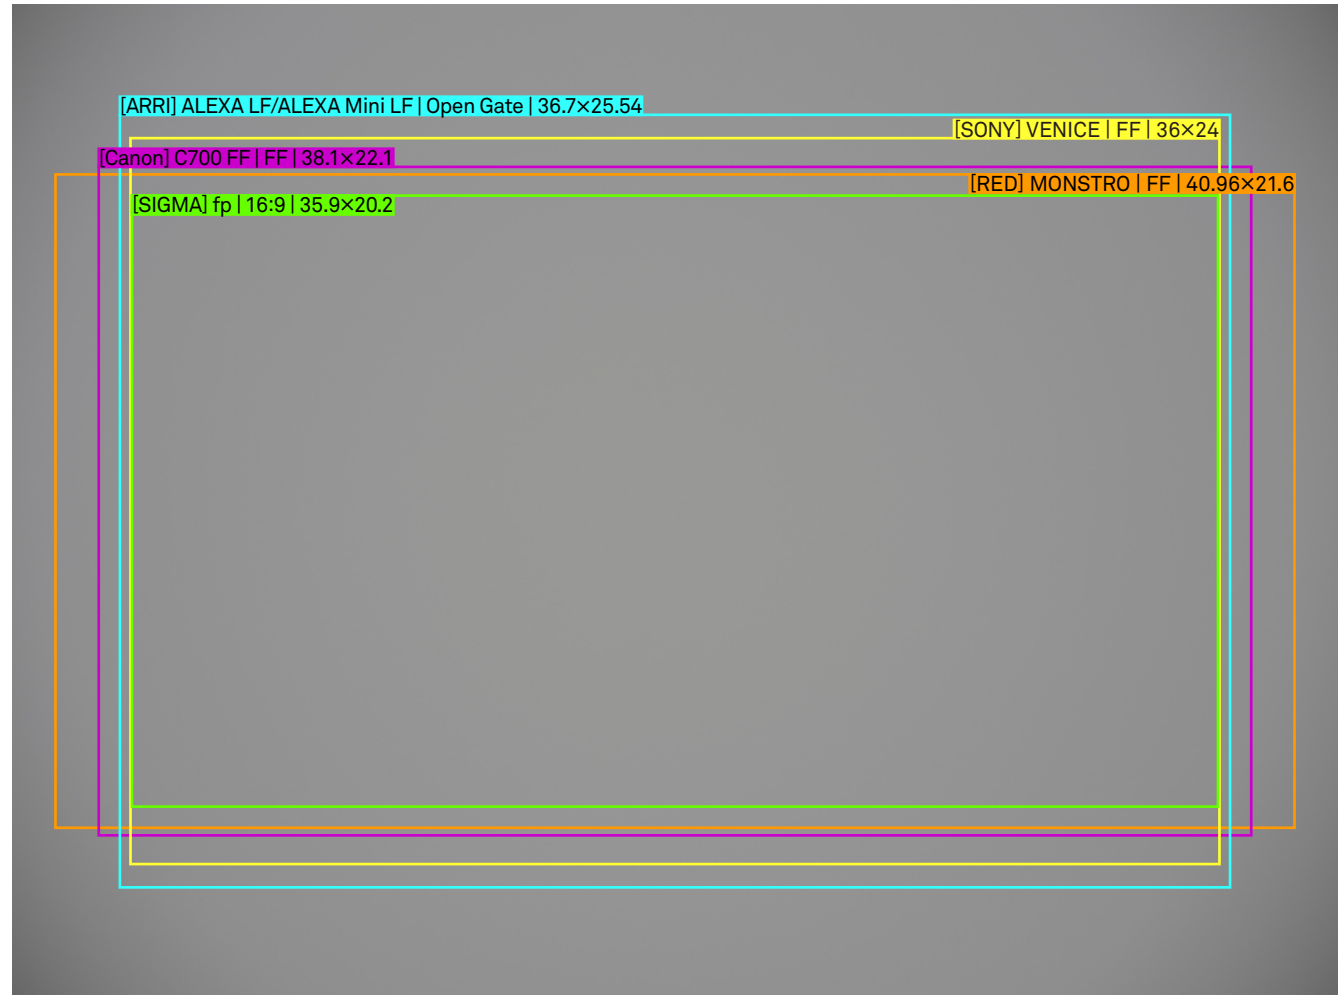

SIGMA

FF High Speed Prime 105mm T1.5 FF Illumination Guide

Setting

Lens	105mm T1.5 FF
Focal Length	105mm
Aperture	T1.5
Focus Distance	Infinity

/mm
scale 4:1

SIGMA

FF High Speed Prime 105mm T1.5 FF Illumination Guide

Setting

Lens	105mm T1.5 FF
Focal Length	105mm
Aperture	T4
Focus Distance	Infinity

/mm
scale 4:1

SIGMA

FF High Speed Prime 105mm T1.5 FF Illumination Guide

Setting

Lens	105mm T1.5 FF
Focal Length	105mm
Aperture	T1.5
Focus Distance	M.O.D.

/mm
scale 4:1

SIGMA

FF High Speed Prime 105mm T1.5 FF Illumination Guide

Setting

Lens	105mm T1.5 FF
Focal Length	105mm
Aperture	T4
Focus Distance	M.O.D.

/mm
scale 4:1