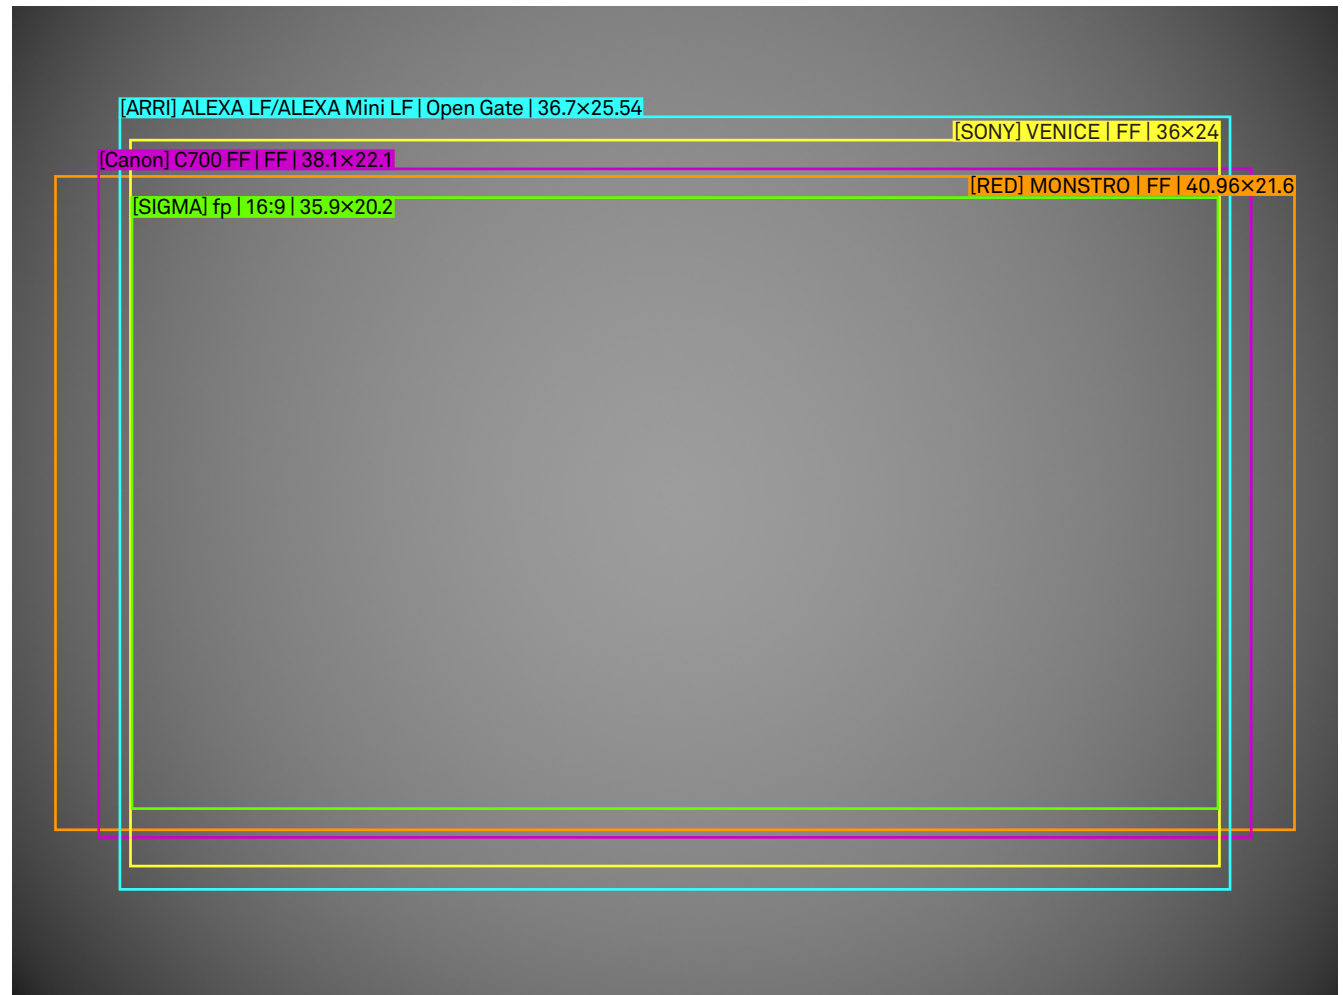

SIGMA

FF High Speed Prime 105mm T1.5 FF Illumination Guide

Setting

Lens	105mm T1.5 FF
Focal Length	105mm
Aperture	T1.5
Focus Distance	Infinity

/mm
scale 4:1

SIGMA

FF High Speed Prime 105mm T1.5 FF Illumination Guide

Setting

Lens	105mm T1.5 FF
Focal Length	105mm
Aperture	T4
Focus Distance	Infinity

/mm
scale 4:1

SIGMA

FF High Speed Prime 105mm T1.5 FF Illumination Guide

Setting

Lens	105mm T1.5 FF
Focal Length	105mm
Aperture	T1.5
Focus Distance	M.O.D.

/mm
scale 4:1

SIGMA

FF High Speed Prime 105mm T1.5 FF Illumination Guide

Setting

Lens	105mm T1.5 FF
Focal Length	105mm
Aperture	T4
Focus Distance	M.O.D.

/mm
scale 4:1