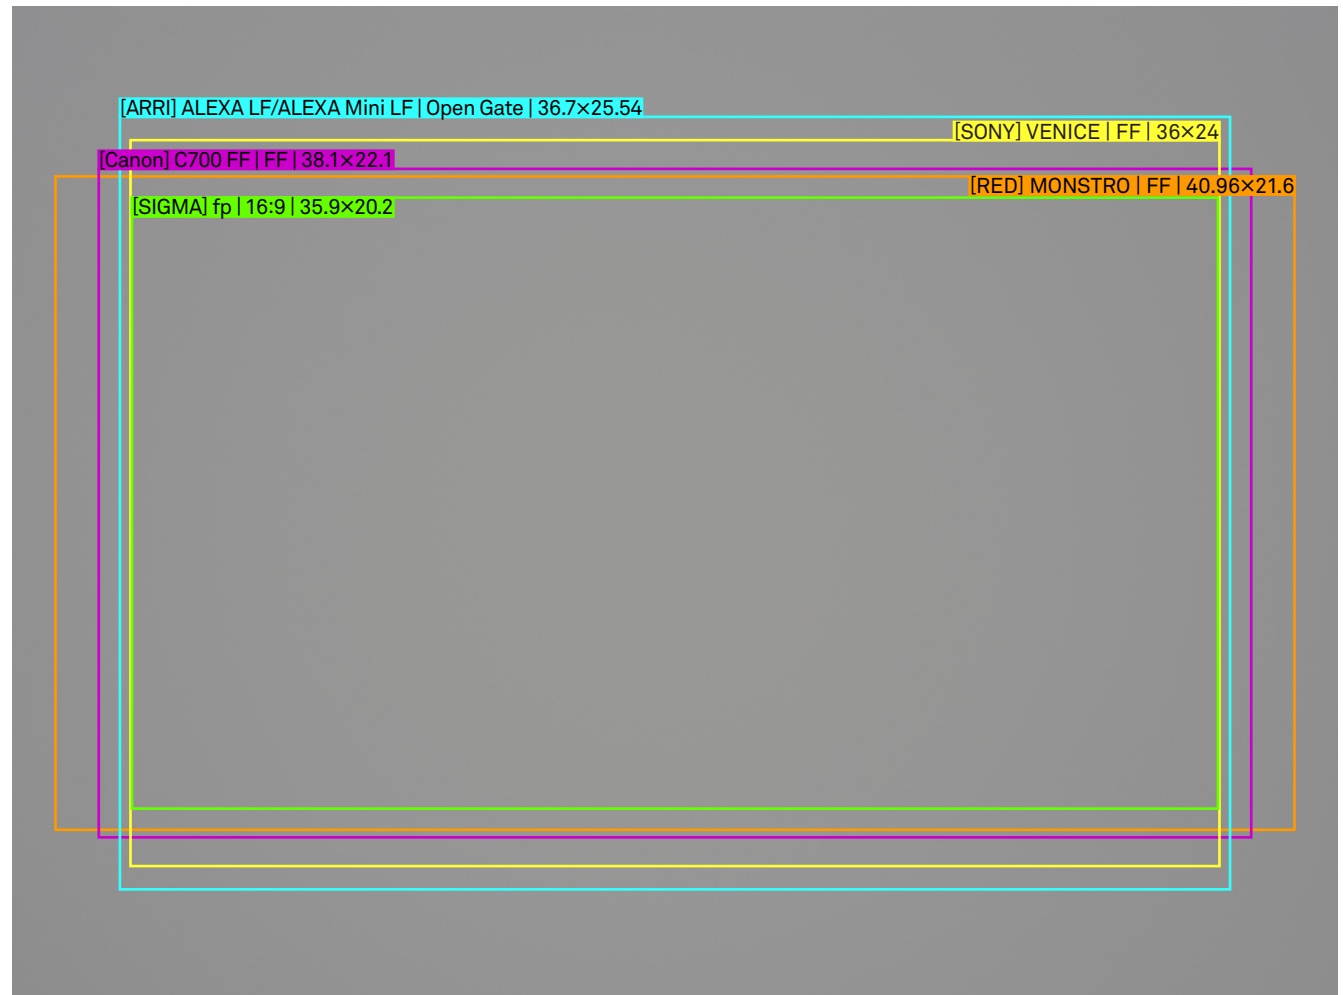

SIGMA

FF High Speed Prime 105mm T1.5 FF Illumination Guide

Setting

Lens	105mm T1.5 FF
Focal Length	105mm
Aperture	T1.5
Focus Distance	Infinity

/mm
scale 4:1

SIGMA

FF High Speed Prime 105mm T1.5 FF Illumination Guide

Setting

Lens	105mm T1.5 FF
Focal Length	105mm
Aperture	T4
Focus Distance	Infinity

/mm
scale 4:1

SIGMA

FF High Speed Prime 105mm T1.5 FF Illumination Guide

Setting

Lens	105mm T1.5 FF
Focal Length	105mm
Aperture	T1.5
Focus Distance	M.O.D.

/mm
scale 4:1

SIGMA

FF High Speed Prime 105mm T1.5 FF Illumination Guide

Setting

Lens	105mm T1.5 FF
Focal Length	105mm
Aperture	T4
Focus Distance	M.O.D.

/mm
scale 4:1