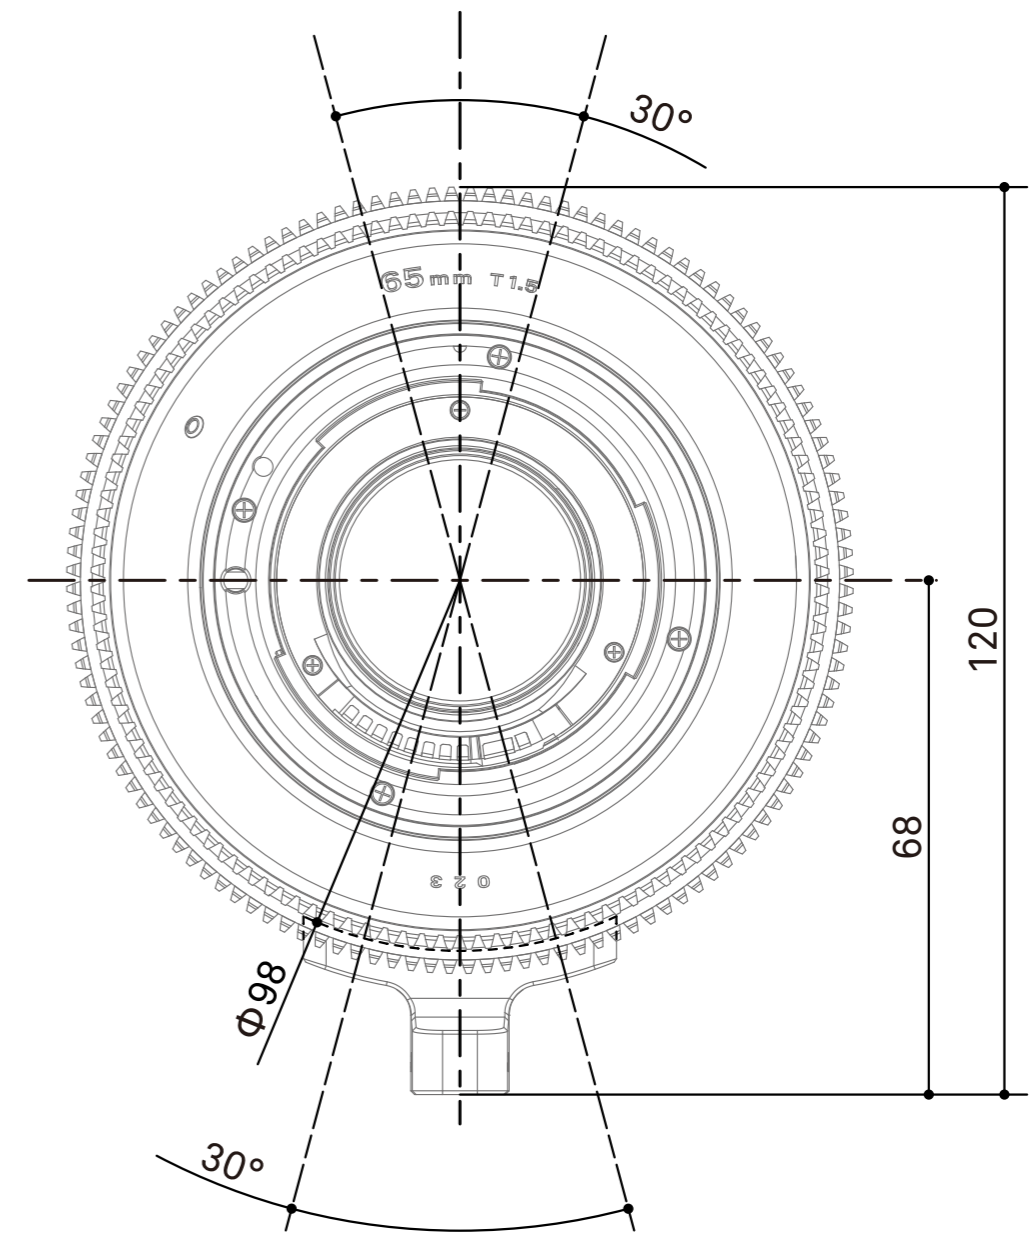

SIGMA

SIGMA 65mm T1.5 FF Dimensions EF Mount

Spur gear specifications

	Focus drive gear	Iris drive gear
Number of teeth	128	120
Module	0.8	0.8
P.C.D	102.4mm	96mm
Angular rotation	180°	60°

/mm
scale 1:1

SIGMA

SIGMA 65mm T1.5 FF Dimensions E Mount

Spur gear specifications

	Focus drive gear	Iris drive gear
Number of teeth	128	120
Module	0.8	0.8
P.C.D	102.4mm	96mm
Angular rotation	180°	60°

/mm
scale 1:1

SIGMA

SIGMA 65mm T1.5 FF Dimensions PL Mount

Spur gear specifications

	Focus drive gear	Iris drive gear
Number of teeth	128	120
Module	0.8	0.8
P.C.D	102.4mm	96mm
Angular rotation	180°	60°

/mm
scale 1:1