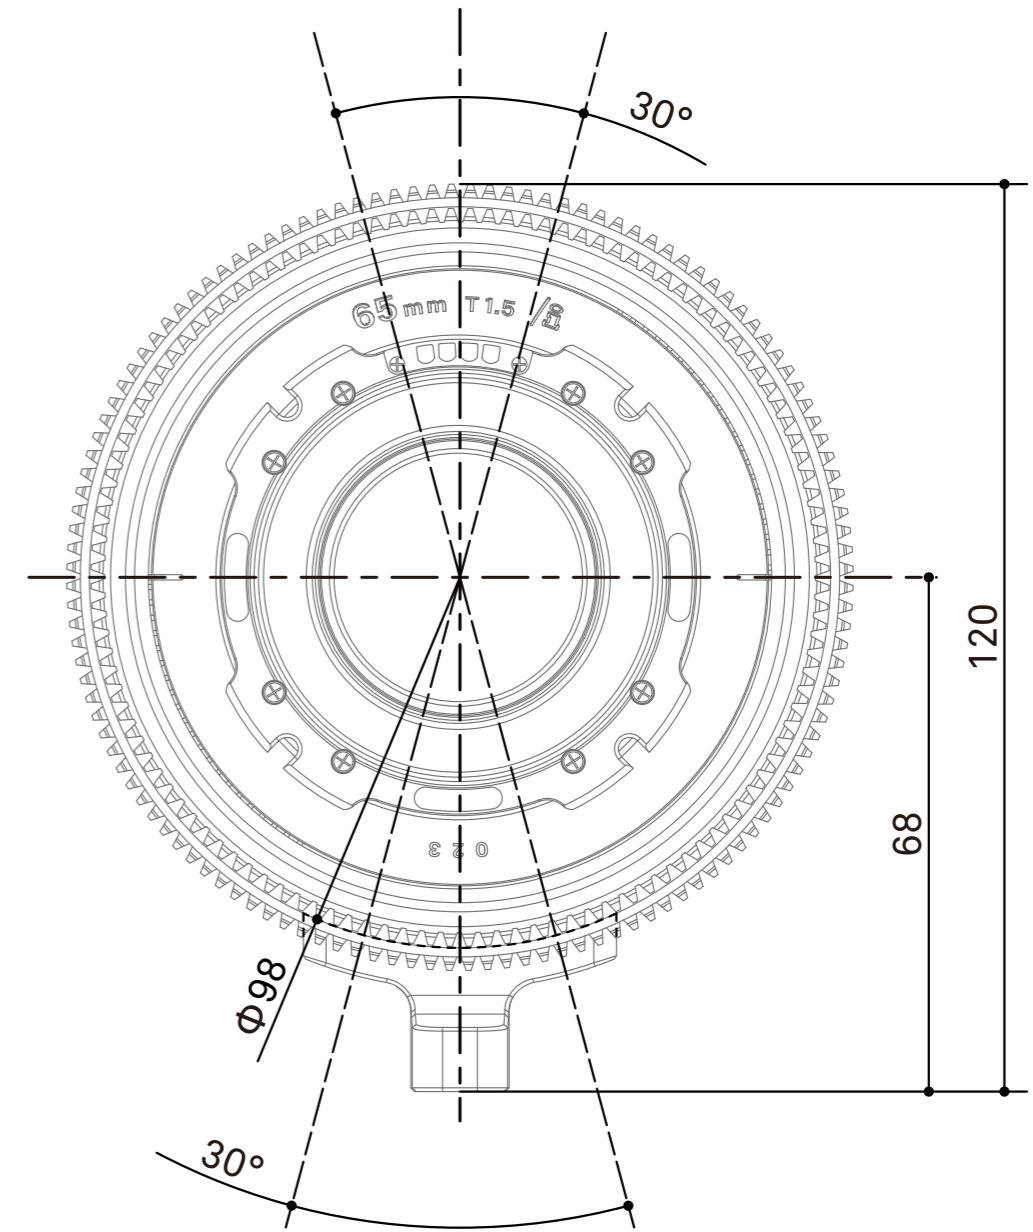

SIGMA

SIGMA 65mm T1.5 FF Dimensions EF Mount

Spur gear specifications

	Focus drive gear	Iris drive gear
Number of teeth	128	120
Module	0.8	0.8
P.C.D	102.4mm	96mm
Angular rotation	180°	60°

/mm
scale 1:1

SIGMA

SIGMA 65mm T1.5 FF Dimensions E Mount

Spur gear specifications

	Focus drive gear	Iris drive gear
Number of teeth	128	120
Module	0.8	0.8
P.C.D	102.4mm	96mm
Angular rotation	180°	60°

/mm
scale 1:1

SIGMA

SIGMA 65mm T1.5 FF Dimensions PL Mount

Spur gear specifications

	Focus drive gear	Iris drive gear
Number of teeth	128	120
Module	0.8	0.8
P.C.D	102.4mm	96mm
Angular rotation	180°	60°

/mm
scale 1:1