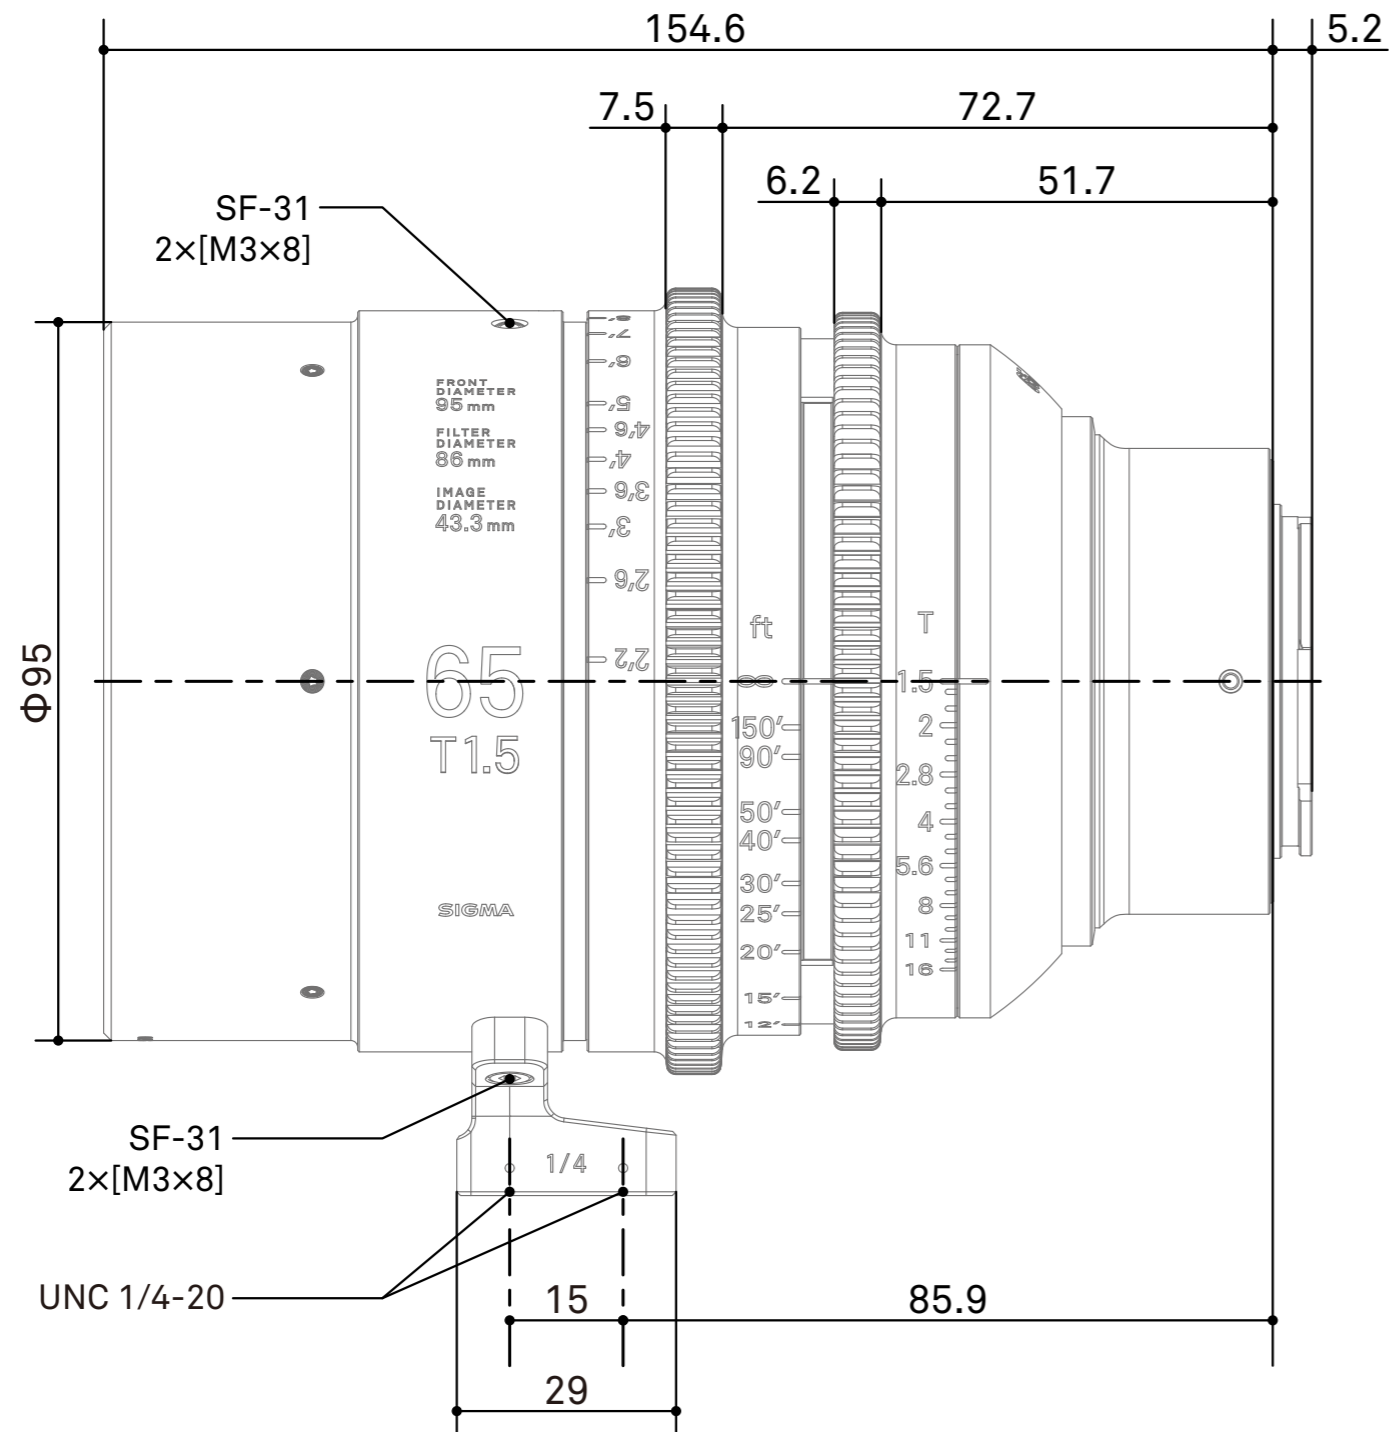

SIGMA

SIGMA 65mm T1.5 FF Dimensions EF Mount

Spur gear specifications

	Focus drive gear	Iris drive gear
Number of teeth	128	120
Module	0.8	0.8
P.C.D	102.4mm	96mm
Angular rotation	180°	60°

/mm
scale 1:1

SIGMA

SIGMA 65mm T1.5 FF Dimensions E Mount

Spur gear specifications

	Focus drive gear	Iris drive gear
Number of teeth	128	120
Module	0.8	0.8
P.C.D	102.4mm	96mm
Angular rotation	180°	60°

/mm
scale 1:1

SIGMA

SIGMA 65mm T1.5 FF Dimensions PL Mount

Spur gear specifications

	Focus drive gear	Iris drive gear
Number of teeth	128	120
Module	0.8	0.8
P.C.D	102.4mm	96mm
Angular rotation	180°	60°

/mm
scale 1:1