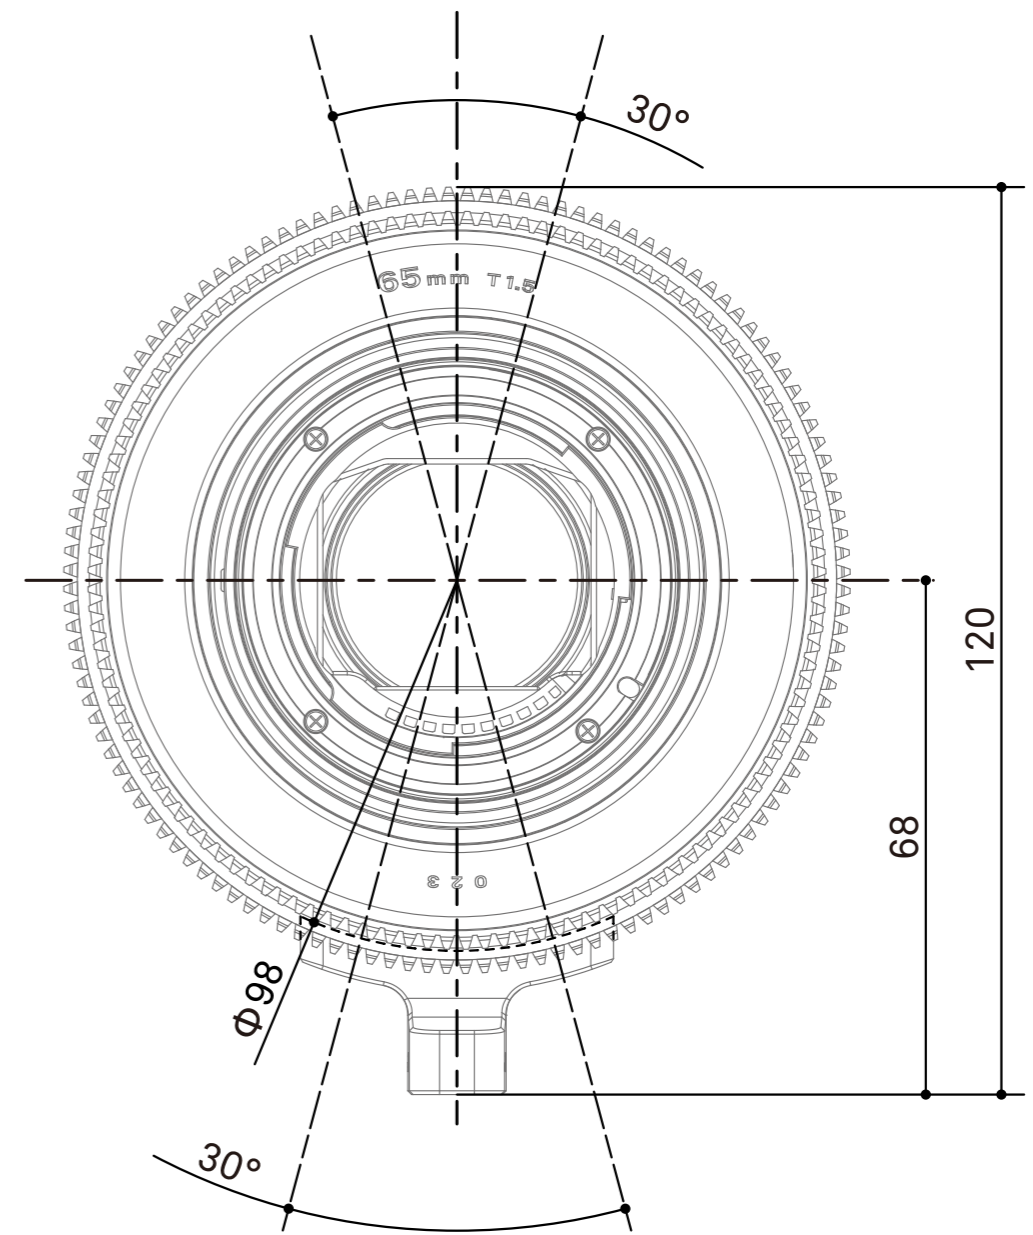

SIGMA

SIGMA 65mm T1.5 FF Dimensions EF Mount

Spur gear specifications

	Focus drive gear	Iris drive gear
Number of teeth	128	120
Module	0.8	0.8
P.C.D	102.4mm	96mm
Angular rotation	180°	60°

/mm
scale 1:1

SIGMA

SIGMA 65mm T1.5 FF Dimensions E Mount

Spur gear specifications

	Focus drive gear	Iris drive gear
Number of teeth	128	120
Module	0.8	0.8
P.C.D	102.4mm	96mm
Angular rotation	180°	60°

/mm
scale 1:1

SIGMA

SIGMA 65mm T1.5 FF Dimensions PL Mount

Spur gear specifications

	Focus drive gear	Iris drive gear
Number of teeth	128	120
Module	0.8	0.8
P.C.D	102.4mm	96mm
Angular rotation	180°	60°

/mm
scale 1:1