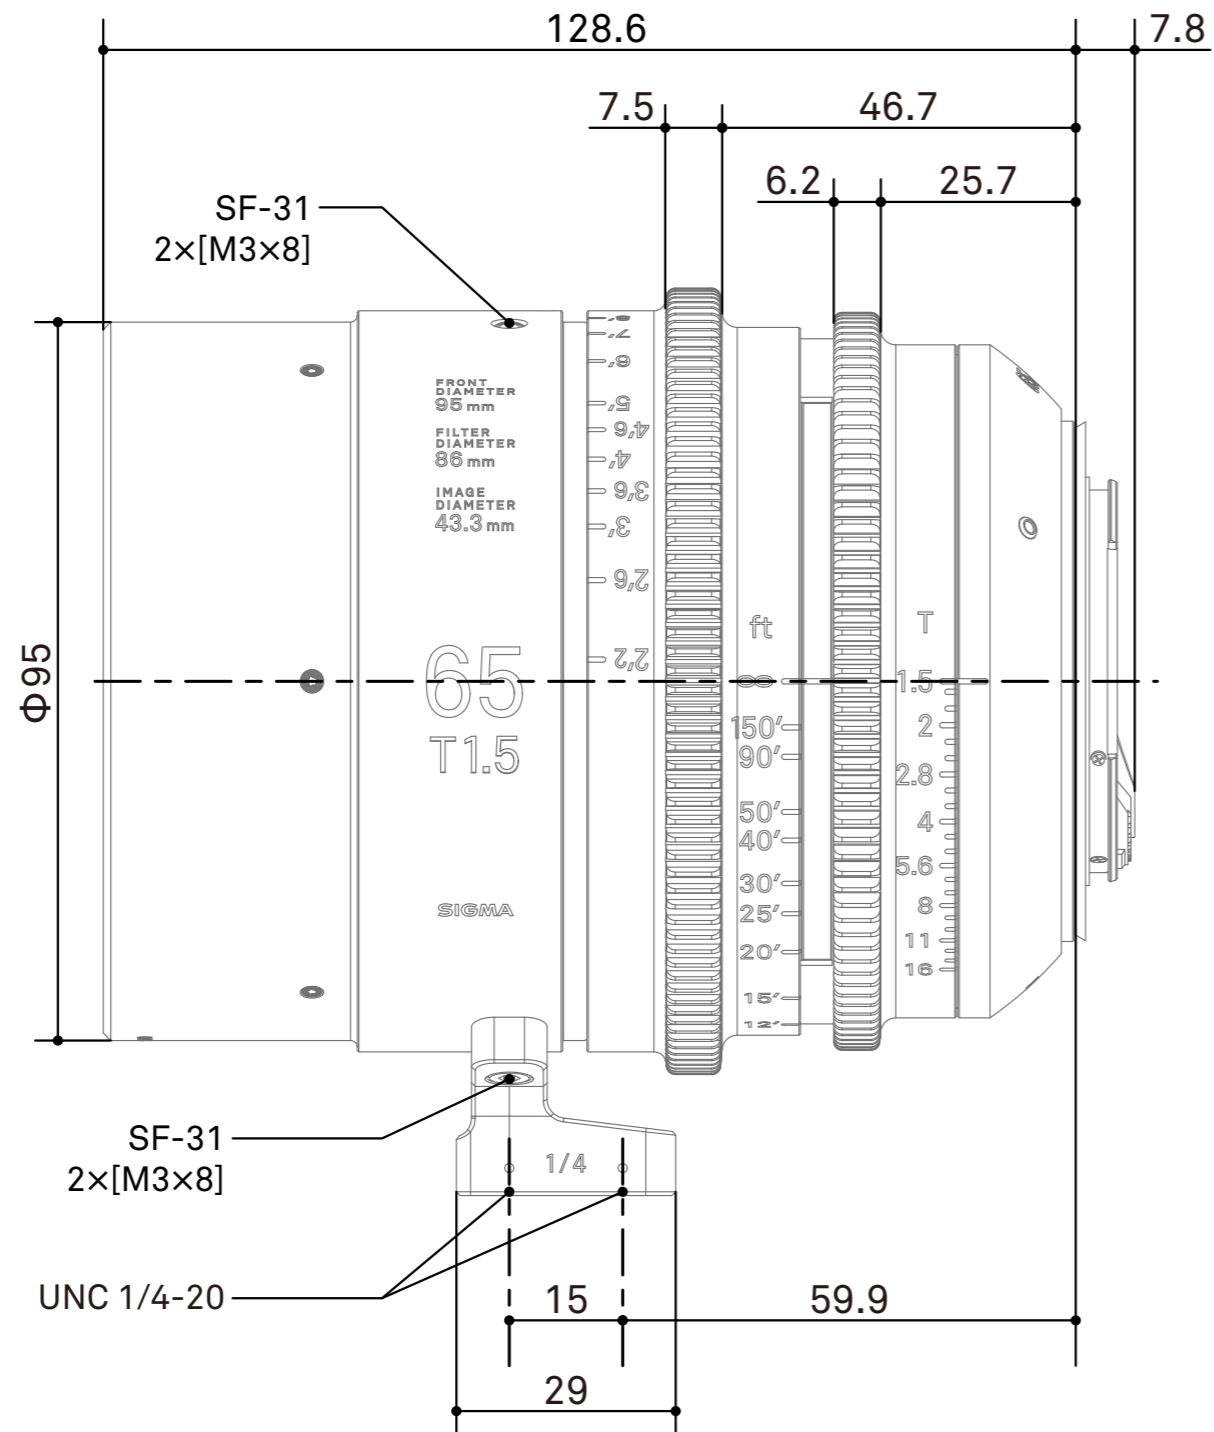

SIGMA

SIGMA 65mm T1.5 FF Dimensions EF Mount

Spur gear specifications

	Focus drive gear	Iris drive gear
Number of teeth	128	120
Module	0.8	0.8
P.C.D	102.4mm	96mm
Angular rotation	180°	60°

/mm
scale 1:1

SIGMA

SIGMA 65mm T1.5 FF Dimensions E Mount

Spur gear specifications

	Focus drive gear	Iris drive gear
Number of teeth	128	120
Module	0.8	0.8
P.C.D	102.4mm	96mm
Angular rotation	180°	60°

/mm
scale 1:1

SIGMA

SIGMA 65mm T1.5 FF Dimensions PL Mount

Spur gear specifications

	Focus drive gear	Iris drive gear
Number of teeth	128	120
Module	0.8	0.8
P.C.D	102.4mm	96mm
Angular rotation	180°	60°

/mm
scale 1:1