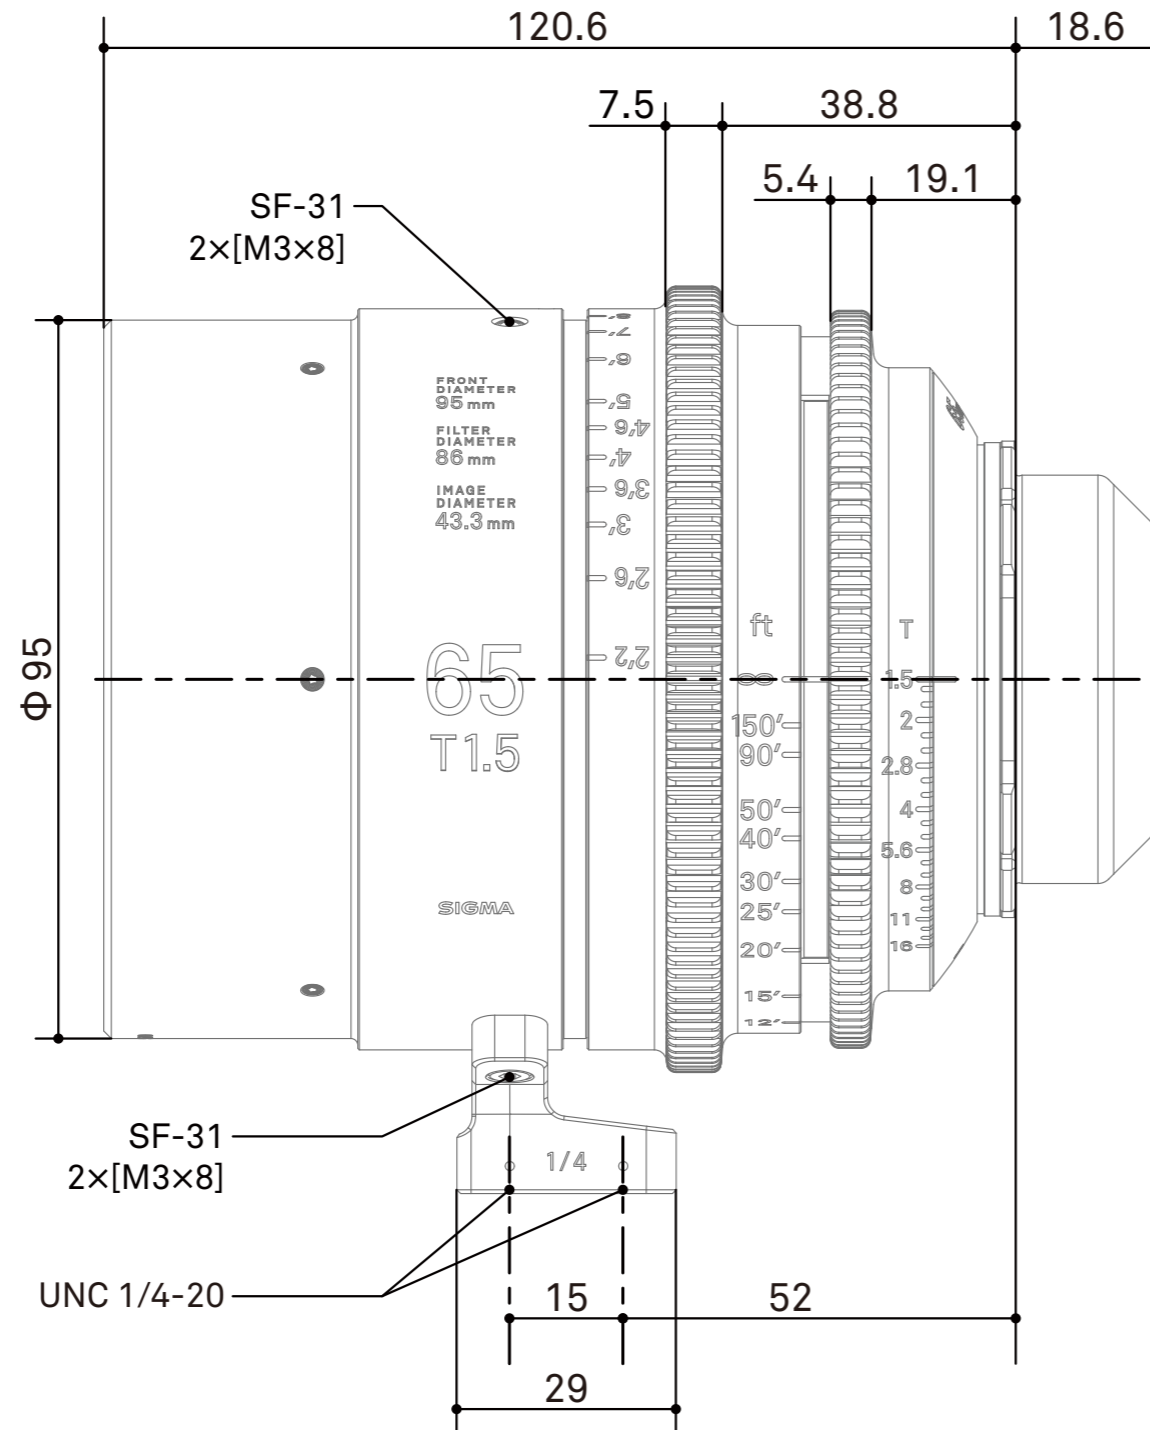

SIGMA

SIGMA 65mm T1.5 FF Dimensions EF Mount

Spur gear specifications

	Focus drive gear	Iris drive gear
Number of teeth	128	120
Module	0.8	0.8
P.C.D	102.4mm	96mm
Angular rotation	180°	60°

/mm
scale 1:1

SIGMA

SIGMA 65mm T1.5 FF Dimensions E Mount

Spur gear specifications

	Focus drive gear	Iris drive gear
Number of teeth	128	120
Module	0.8	0.8
P.C.D	102.4mm	96mm
Angular rotation	180°	60°

/mm
scale 1:1

SIGMA

SIGMA 65mm T1.5 FF Dimensions PL Mount

Spur gear specifications

	Focus drive gear	Iris drive gear
Number of teeth	128	120
Module	0.8	0.8
P.C.D	102.4mm	96mm
Angular rotation	180°	60°

/mm
scale 1:1